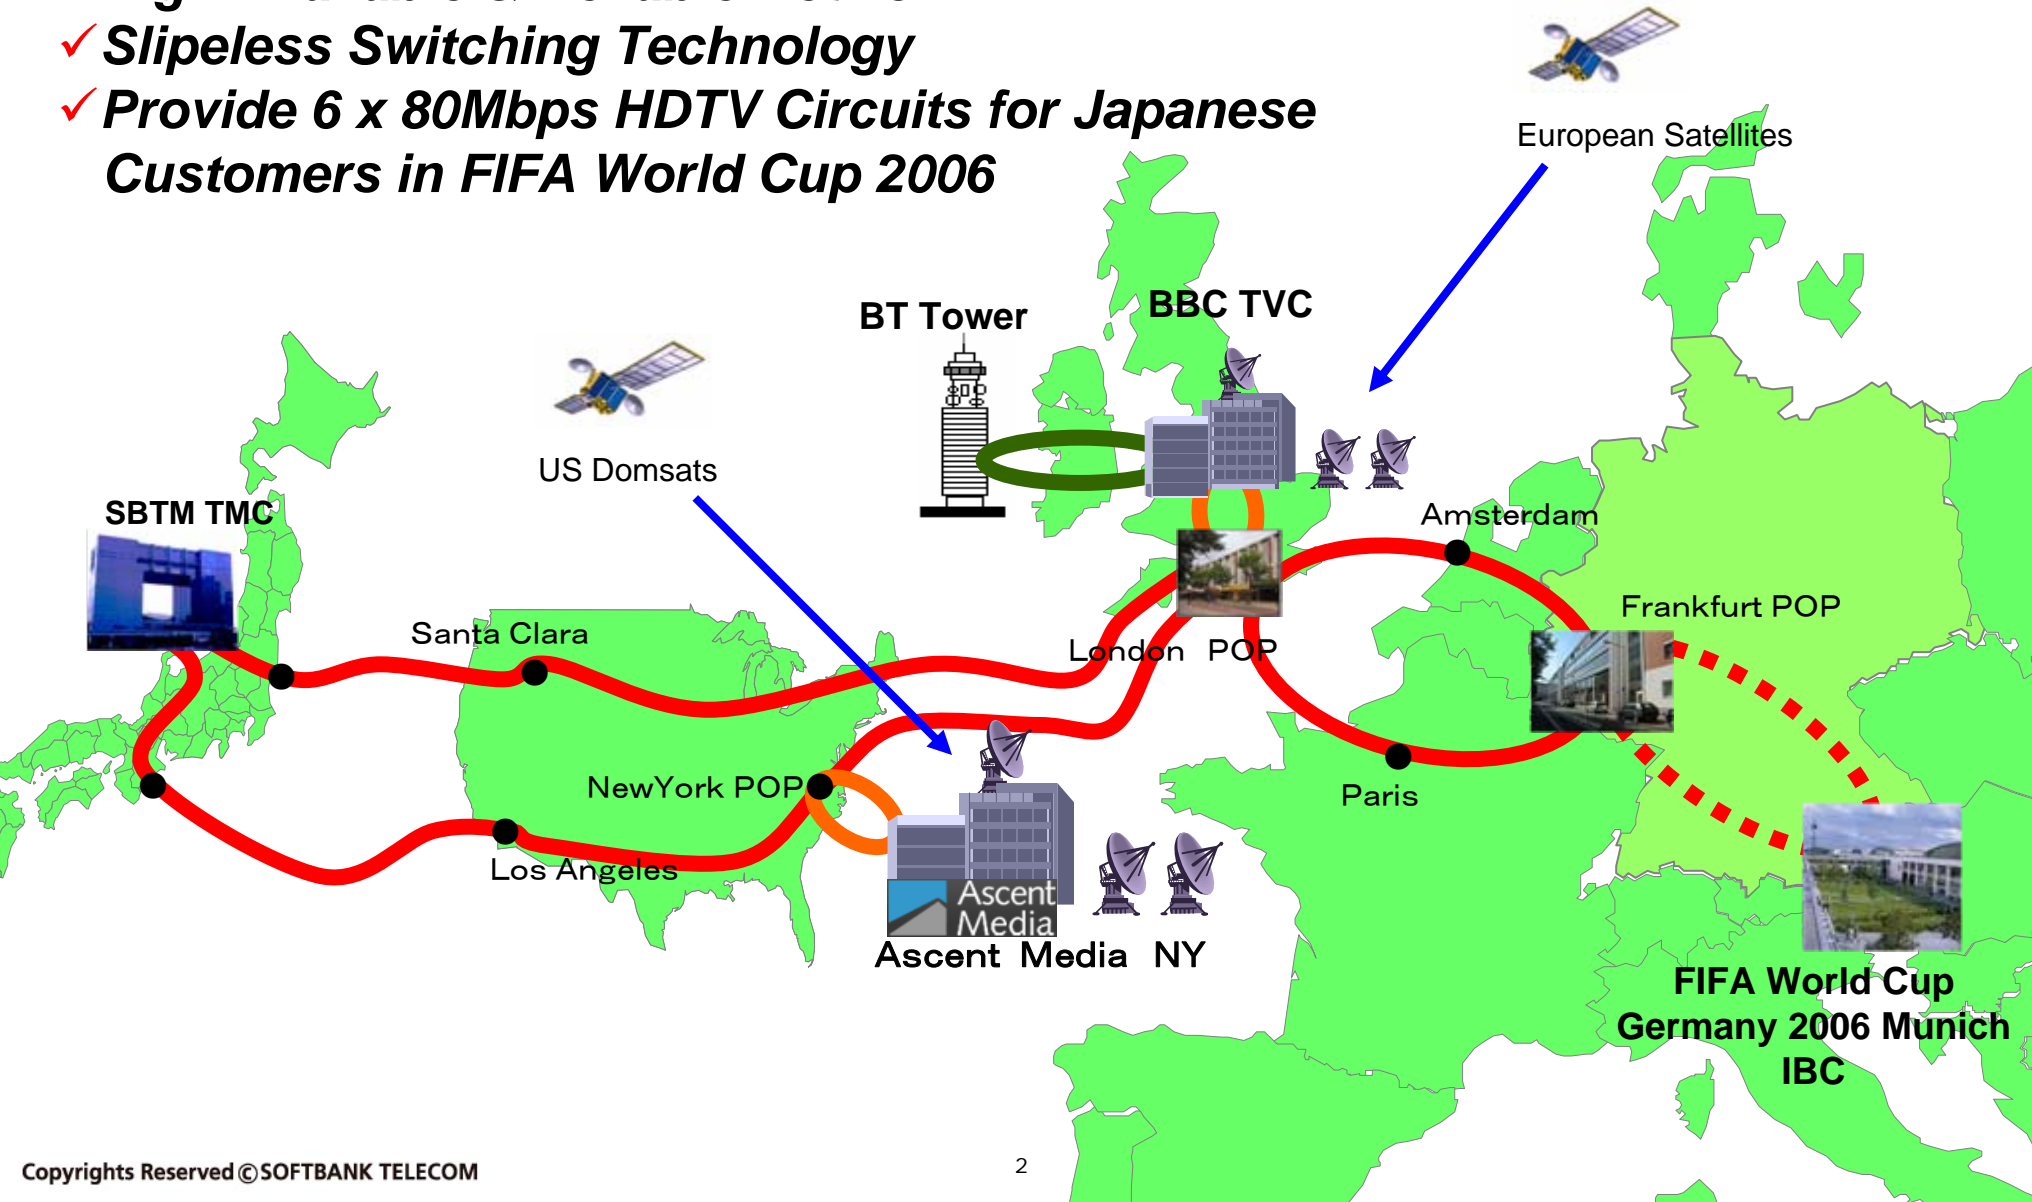

Softbank Telecom Video Fiber Service

May 14th, 2009

Softbank Telecom Corporation

Video & Content Service Department

International Video Network

SBTM 2.4Gbps Video Fiber Network

- ✓ *High Available & Reliable Network*
- ✓ *Slipless Switching Technology*
- ✓ *Provide 6 x 80Mbps HDTV Circuits for Japanese Customers in FIFA World Cup 2006*

High Reliability of STM-16c

- ✓ Huge Pipe with few ADMs
- ✓ Decrease possibility of circuit failures at MUXs or ADMs

Slipless Switching Technology

- ✓ *Co-development with MediaLinks*
- ✓ *High Capability of Slipless Switching*
- ✓ *Available for both HD/SD SDI and DVB-ASI*
- ✓ *Achievements for Athens Olympic Games 2004 & FIFA World Cup Germany 2006*