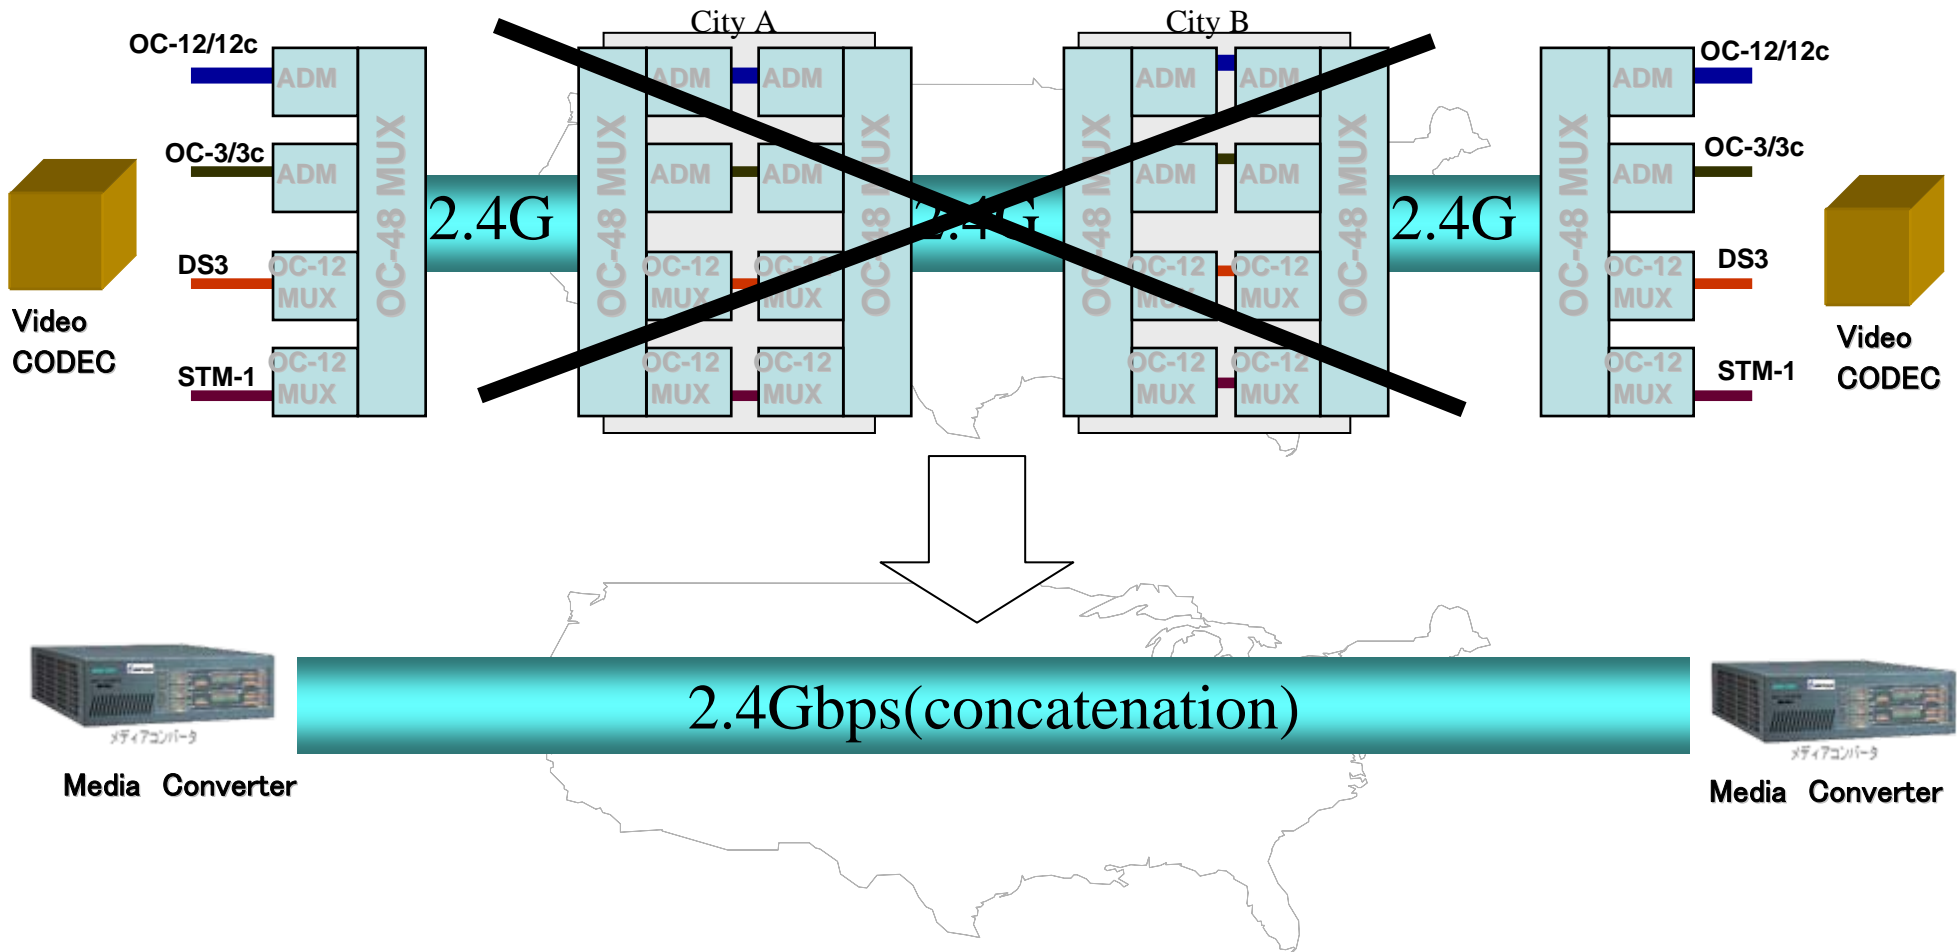

Softbank Telecom Video Fiber Service

May 14th, 2009

Softbank Telecom Corporation

Video & Content Service Department

International Video Network

SBTM 2.4Gbps Video Fiber Network

- ✓ *High Available & Reliable Network*
- ✓ *Slipless Switching Technology*
- ✓ *Provide 6 x 80Mbps HDTV Circuits for Japanese Customers in FIFA World Cup 2006*

High Reliability of STM-16c

- ✓ Huge Pipe with few ADMs
- ✓ Decrease possibility of circuit failures at MUXs or ADMs

Slipless Switching Technology

- ✓ *Co-development with MediaLinks*
- ✓ *High Capability of Slipless Switching*
- ✓ *Available for both HD/SD SDI and DVB-ASI*
- ✓ *Achievements for Athens Olympic Games 2004 & FIFA World Cup Germany 2006*