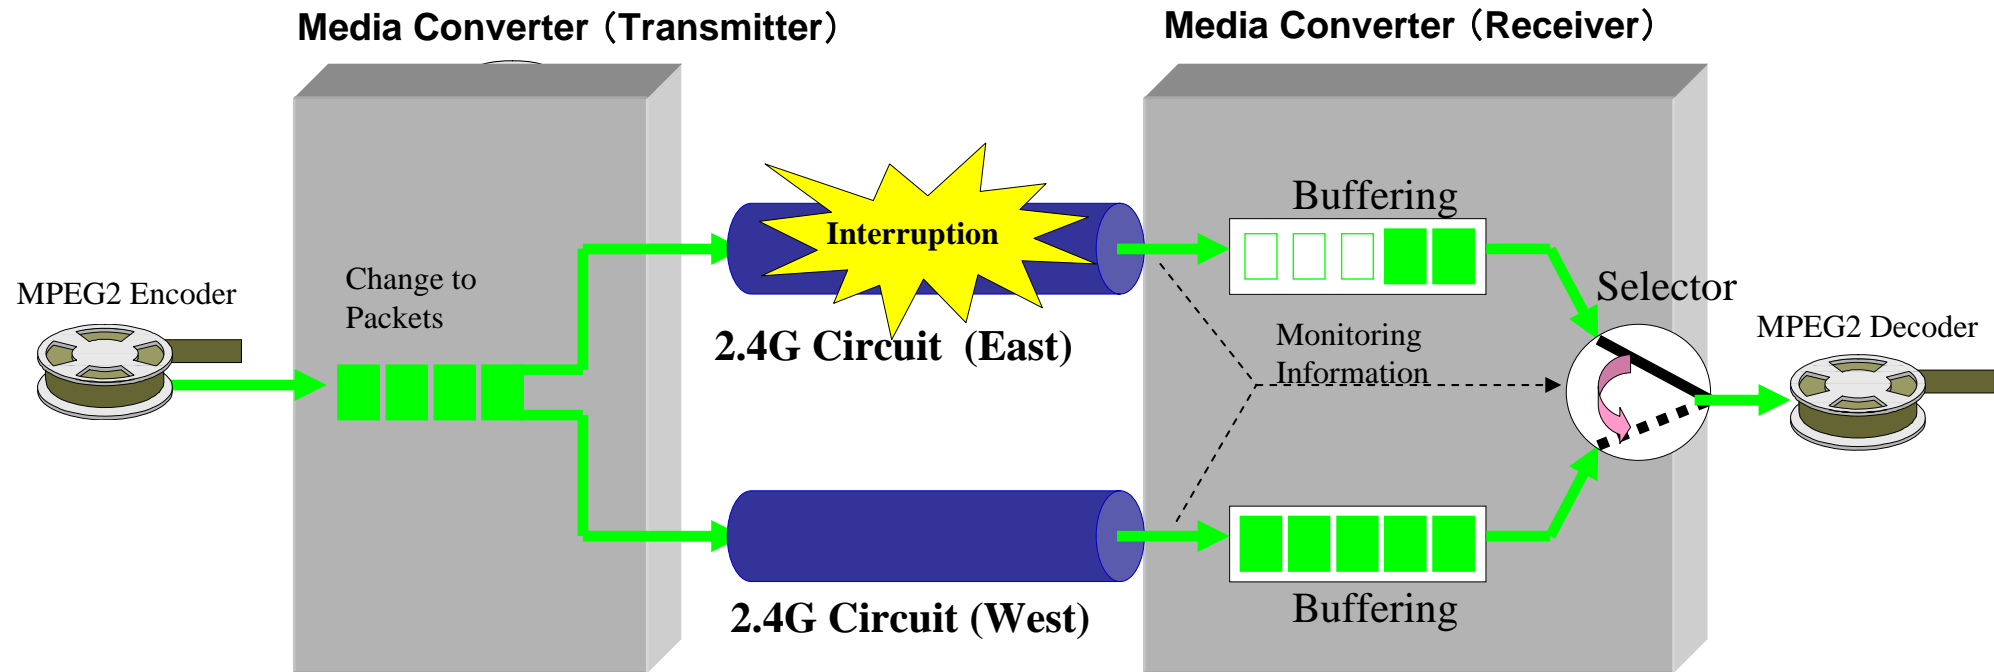

Softbank Telecom Video Fiber Service

May 14th, 2009

Softbank Telecom Corporation

Video & Content Service Department

International Video Network

SBTM 2.4Gbps Video Fiber Network

- ✓ *High Available & Reliable Network*
- ✓ *Slipless Switching Technology*
- ✓ *Provide 6 x 80Mbps HDTV Circuits for Japanese Customers in FIFA World Cup 2006*

High Reliability of STM-16c

- ✓ Huge Pipe with few ADMs
- ✓ Decrease possibility of circuit failures at MUXs or ADMs

Slipless Switching Technology

- ✓ *Co-development with MediaLinks*
- ✓ *High Capability of Slipless Switching*
- ✓ *Available for both HD/SD SDI and DVB-ASI*
- ✓ *Achievements for Athens Olympic Games 2004 & FIFA World Cup Germany 2006*