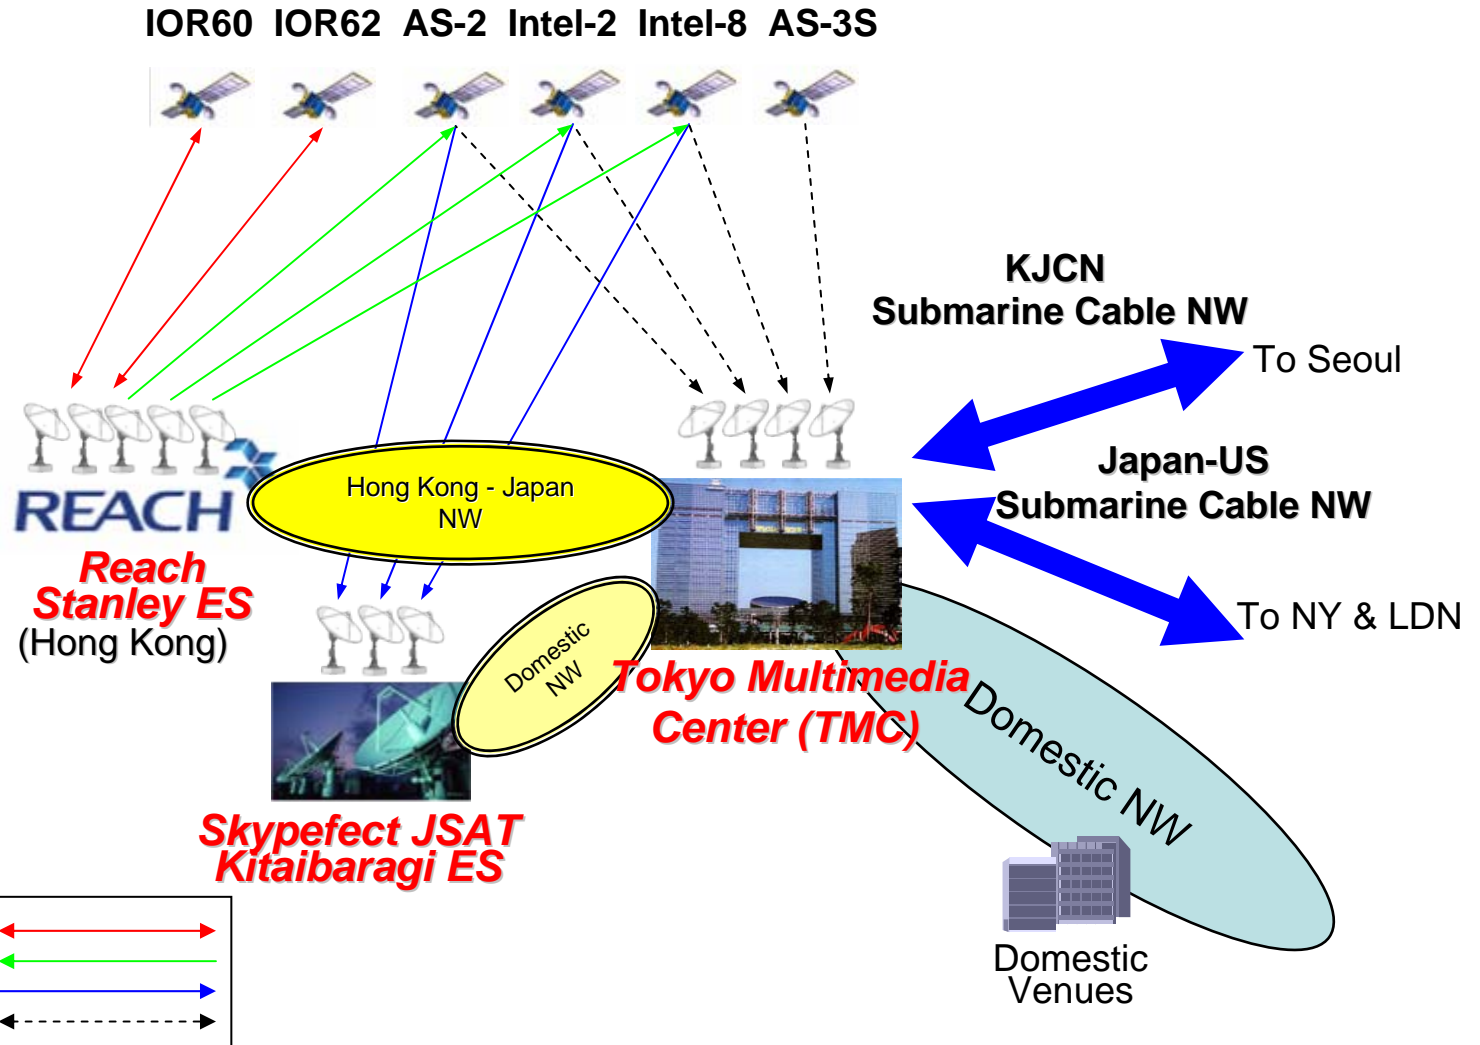

Softbank Telecom Video Fiber Service

May 14th, 2009

Softbank Telecom Corporation

Video & Content Service Department

International Video Network

SBTM 2.4Gbps Video Fiber Network

- ✓ *High Available & Reliable Network*
- ✓ *Slipless Switching Technology*
- ✓ *Provide 6 x 80Mbps HDTV Circuits for Japanese Customers in FIFA World Cup 2006*

High Reliability of STM-16c

- ✓ Huge Pipe with few ADMs
- ✓ Decrease possibility of circuit failures at MUXs or ADMs

Slipless Switching Technology

- ✓ *Co-development with MediaLinks*
- ✓ *High Capability of Slipless Switching*
- ✓ *Available for both HD/SD SDI and DVB-ASI*
- ✓ *Achievements for Athens Olympic Games 2004 & FIFA World Cup Germany 2006*