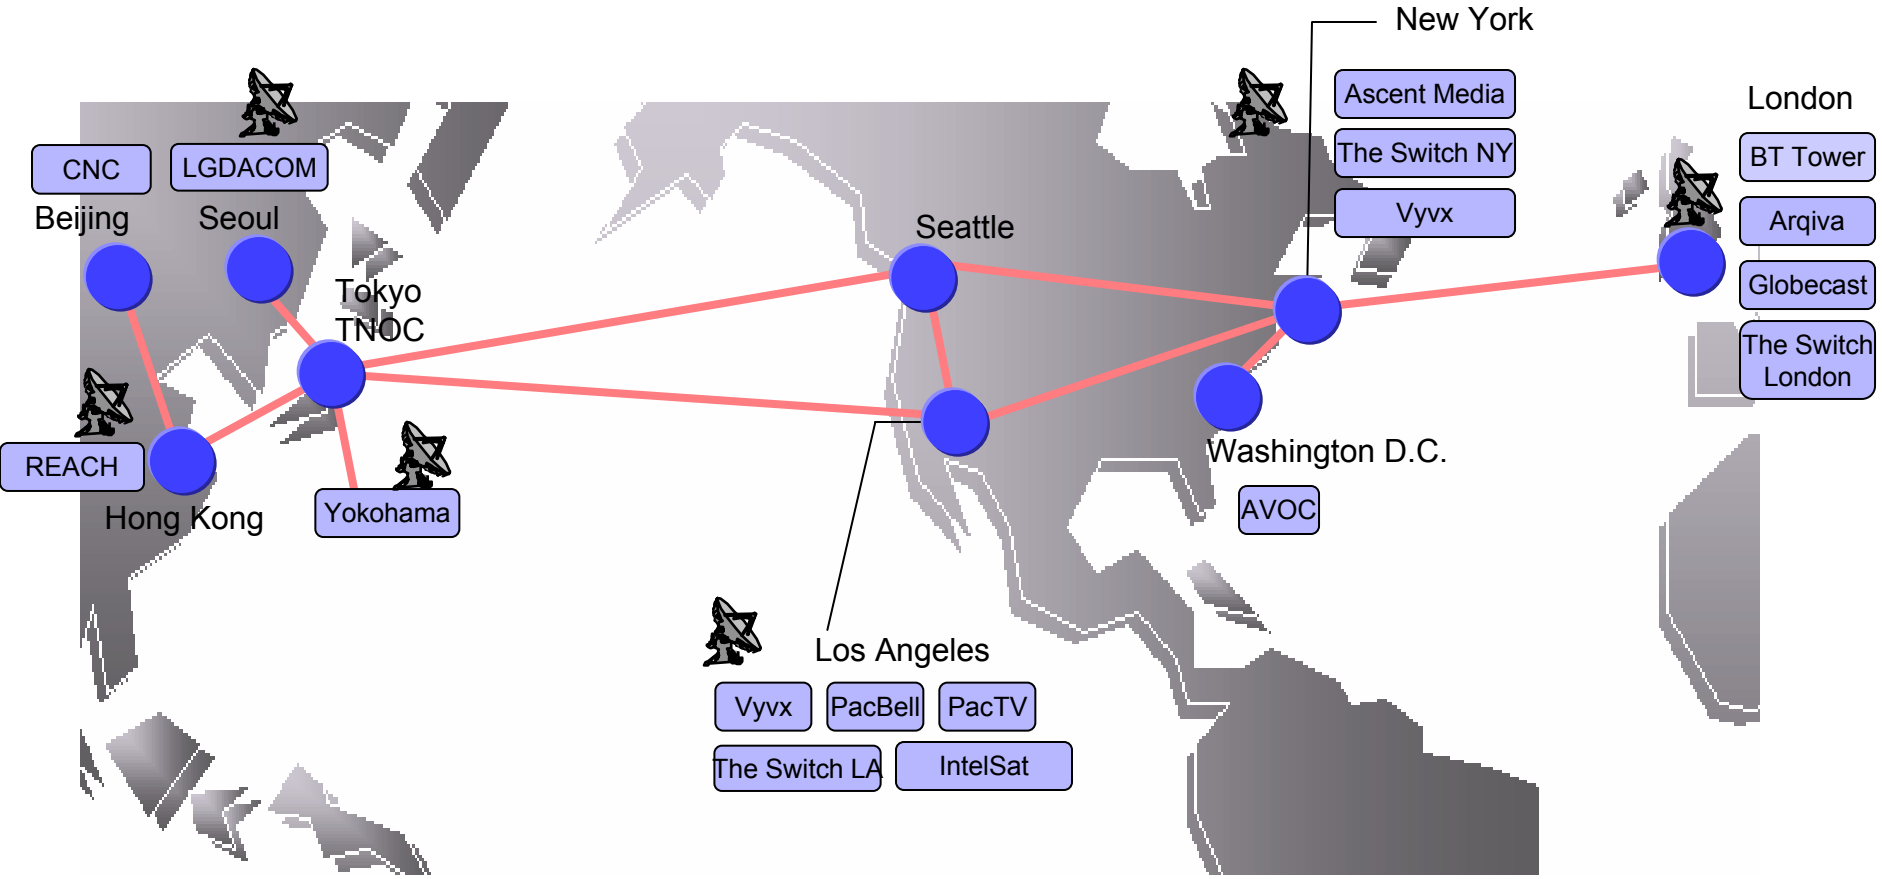

# NEXION's International Fiber Network

 NEXION TOC ( Television Operation Center )  
 Connected Hub / Teleport

### Access from Venues

- Ball Parks / Football Stadiums / Event Halls
- Horse Race Courses
  
- Uncompressed / Compressed local access
- From venues to international destinations