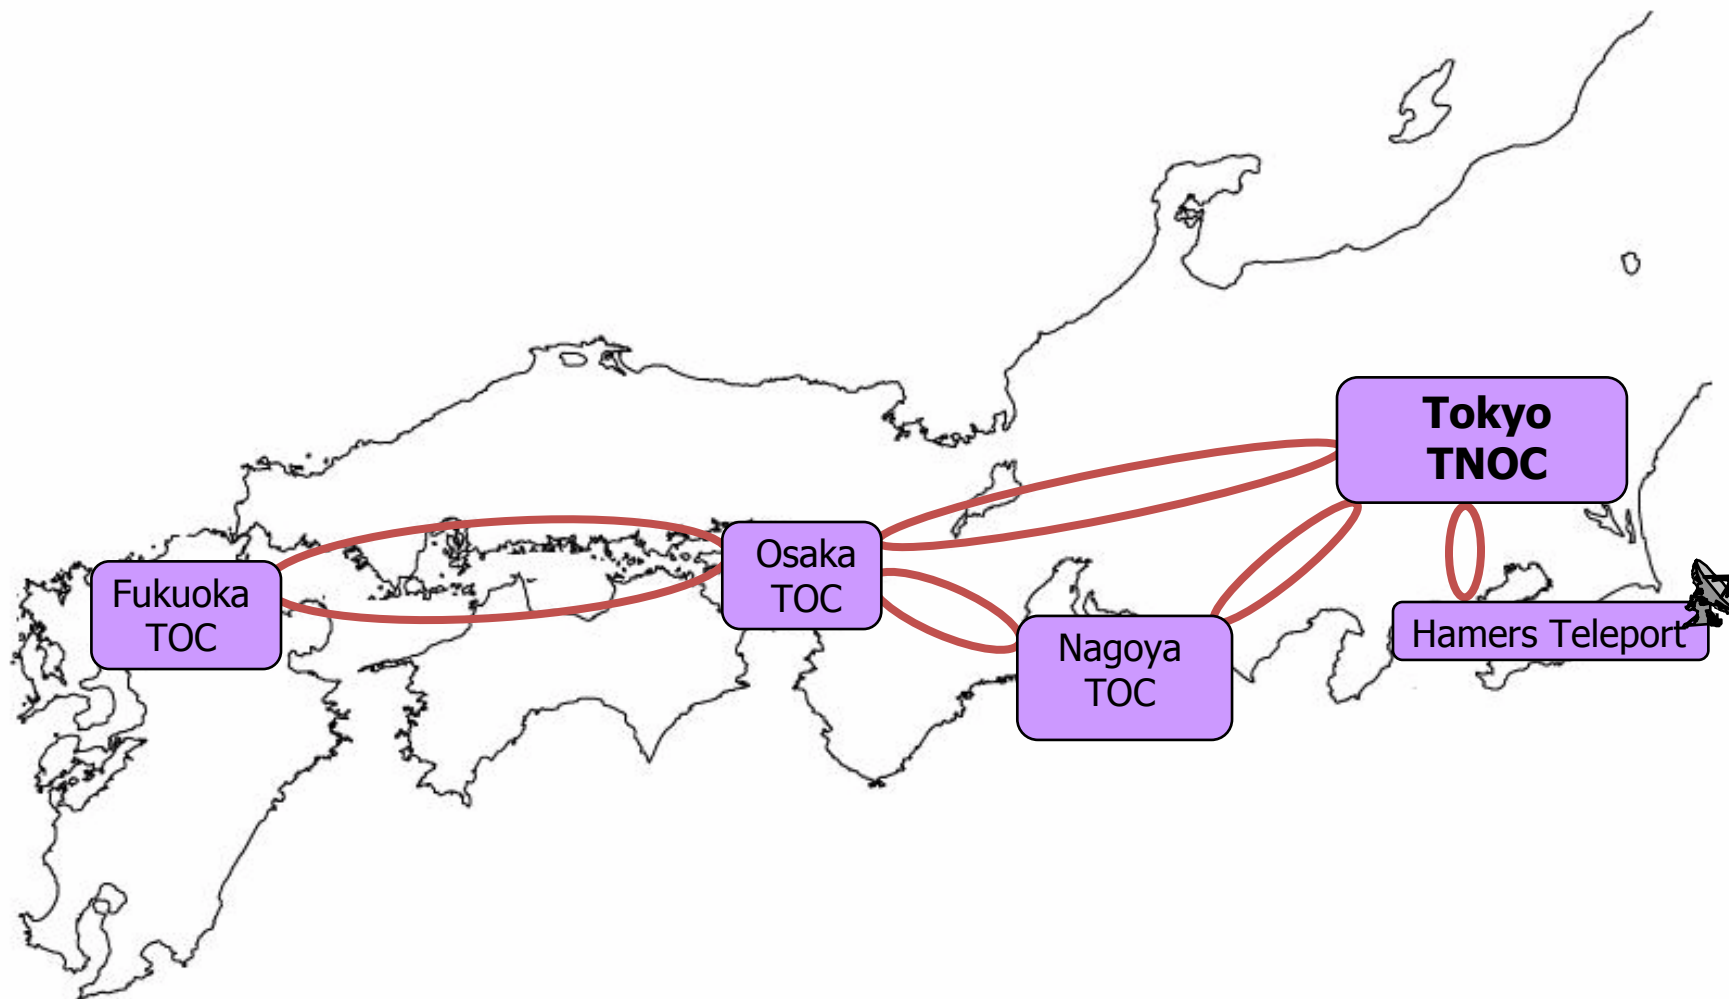

NEXION's Domestic Fiber Network