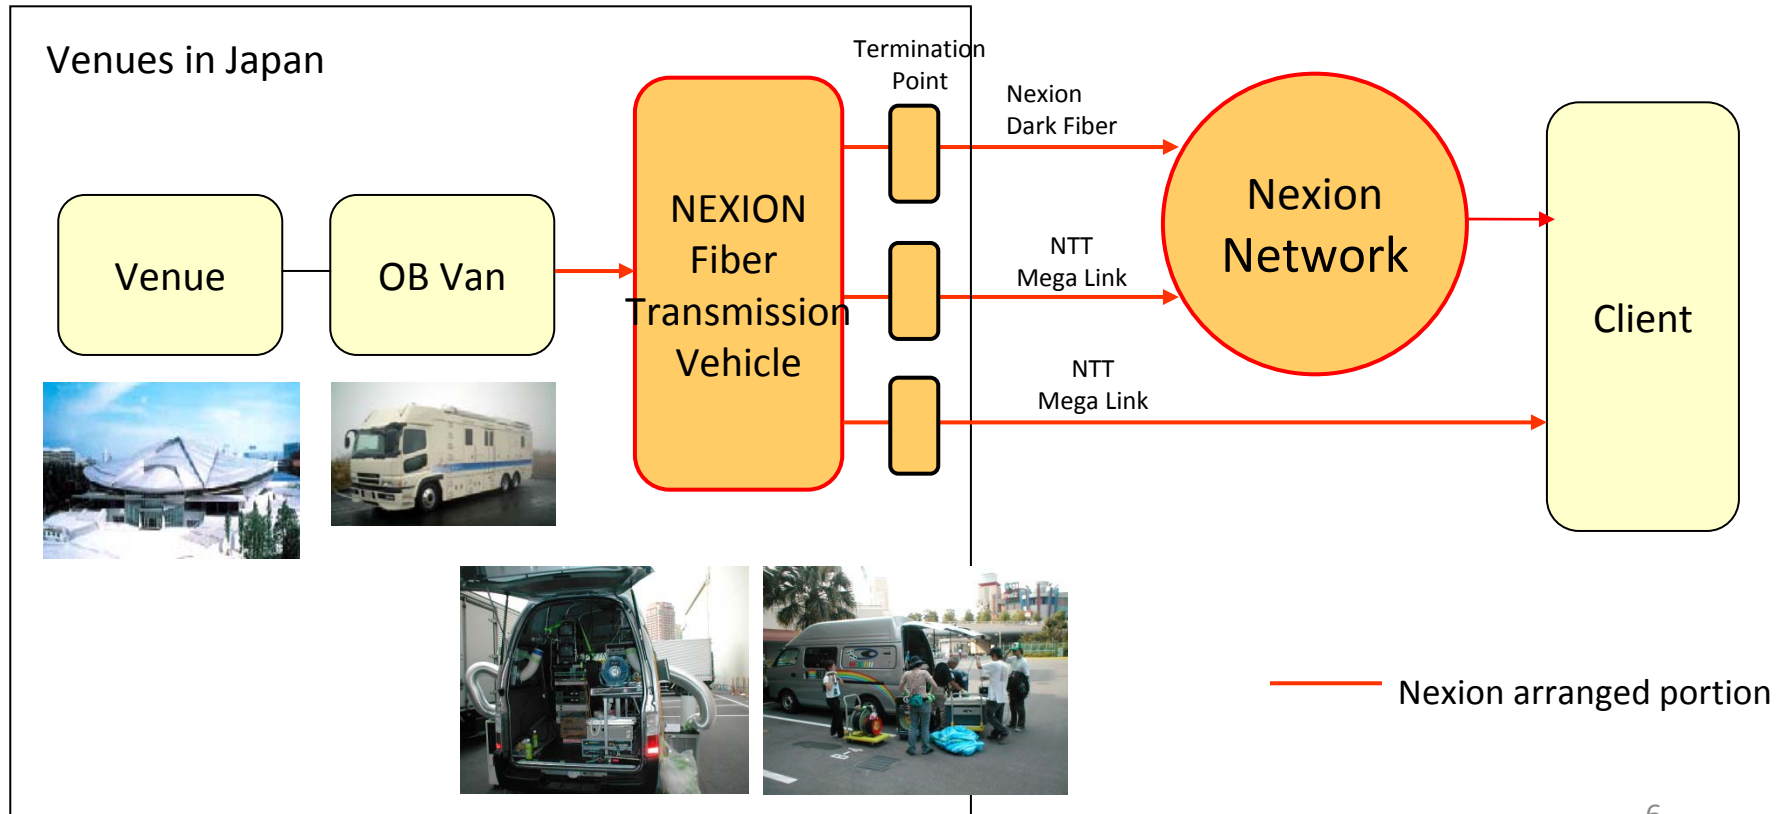

NEXION Fiber Transmission Vehicle