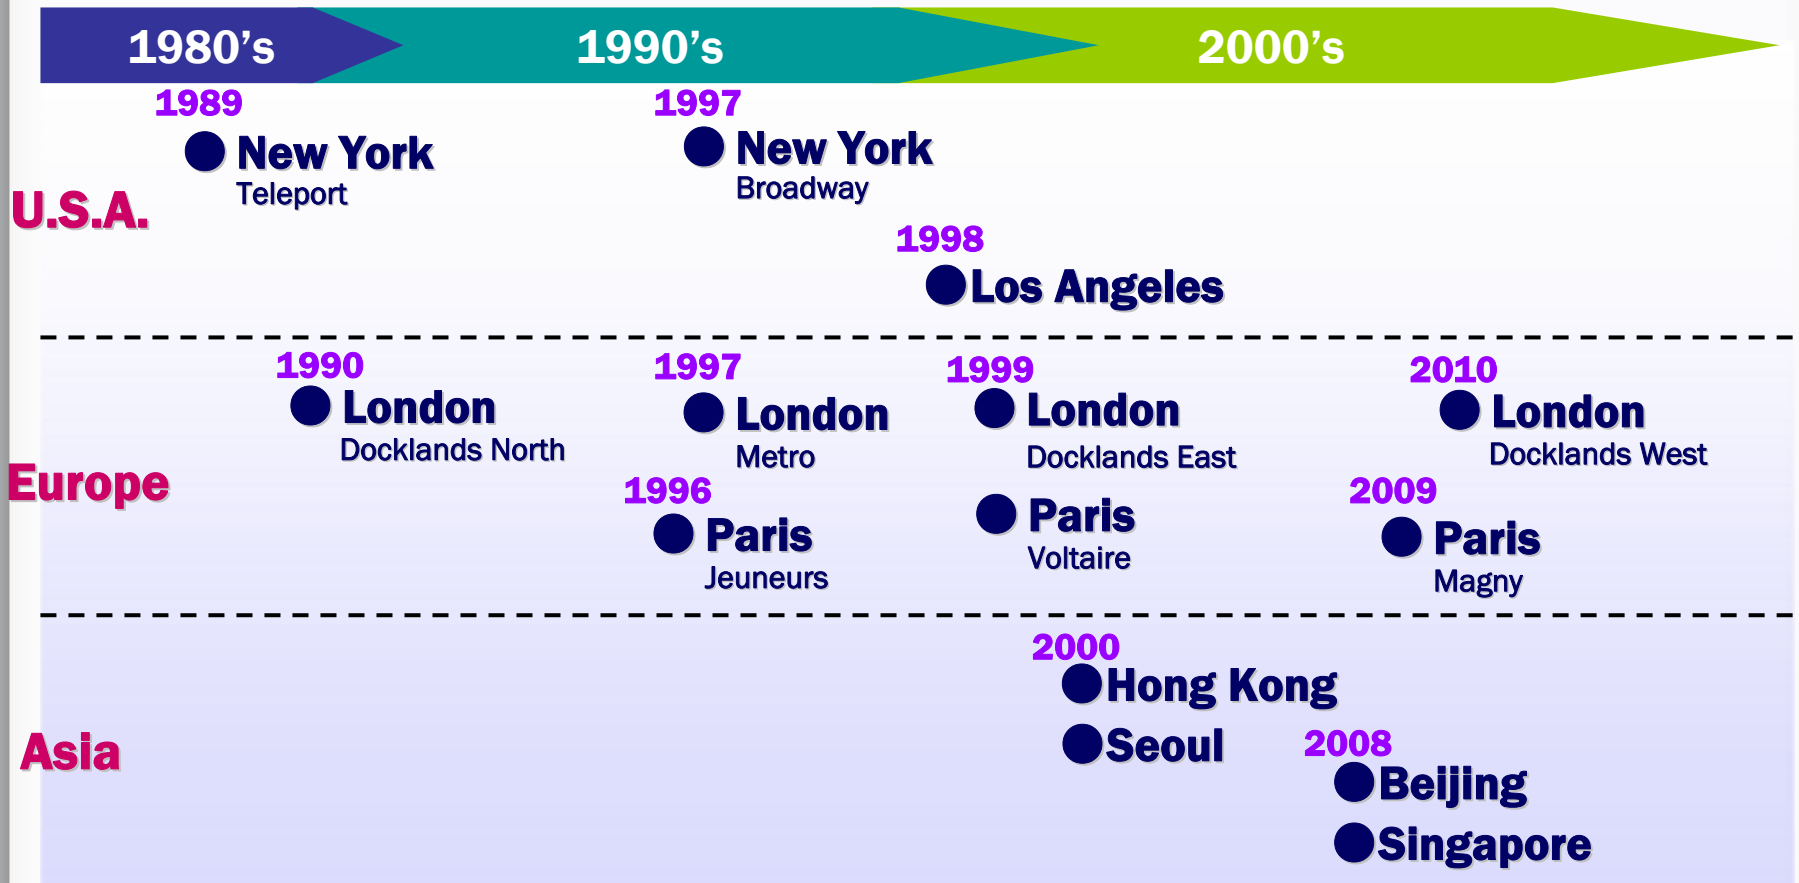

**20-Year Track Record As Best-in-Class
Data Center Pioneer**