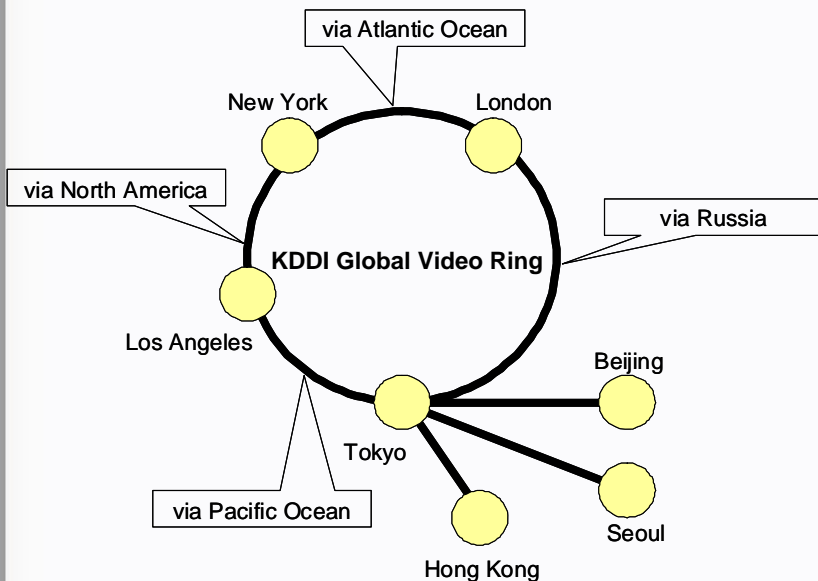

KDDI ITC Tokyo manages international and the domestic both of service 7x24.

• World wide connectivity

KDDI can reach the world anywhere via global fiber and satellite network

**KDDI ITC Tokyo
(7x24 Operation)**

**International Fiber
services**

Beijing

Seoul

US / Europe

**CWDM
(Uncompressed NW)**

- Broadcasters -

KDDI has its own access fiber network to all the major broadcasters in metropolitan Tokyo area.

**KDDI
Domestic
Network**

3. Fiber for Video Services (present)

POP : Tokyo , Los Angeles , New York , London.

4. KDDI Global Video Ring

1. Fiber video transmission network over fully redundant ring network surrounding the world.

2. Tokyo, New York, Los Angeles and London are the access points for full time and occasional video transmission services provided by KDDI.

3. End to end services including the local access networks are available through the partnerships with foreign providers.