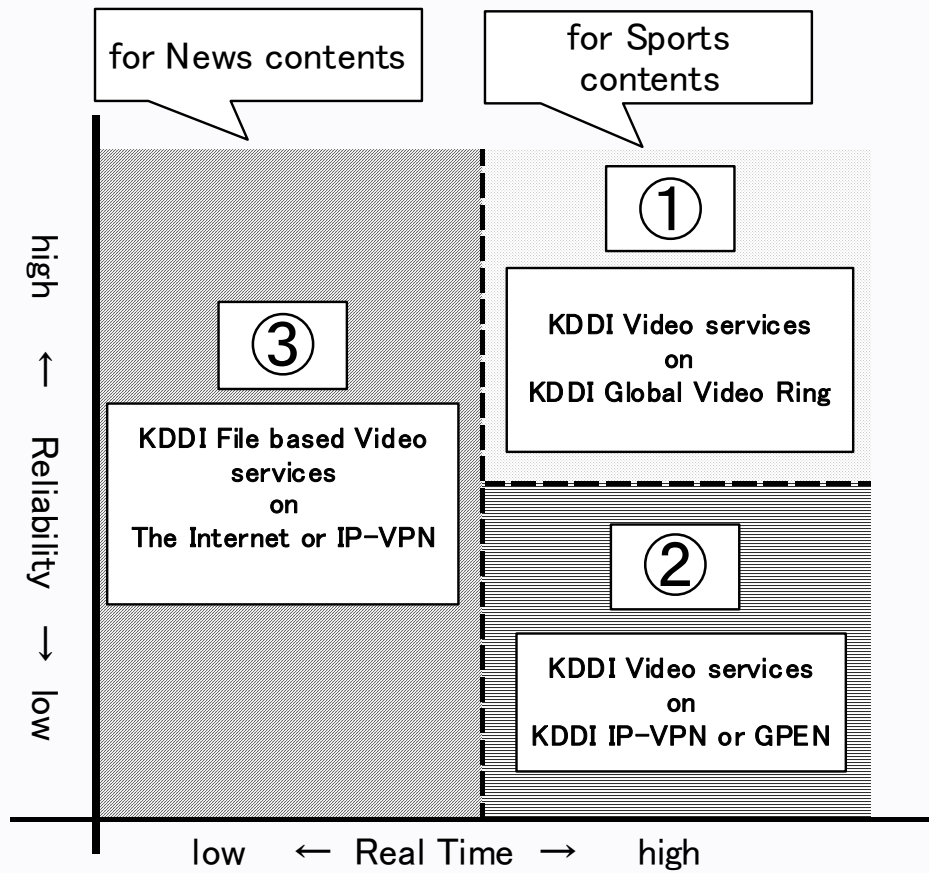

Easy operation :

just selection from pre-set parameters menu

8. KDDI Video Services on VPN with Video equipments

9. More convenient package service

KDDI will support both occasional and full time services in the 3 types of the services. The features of 3 services are shown bellow.