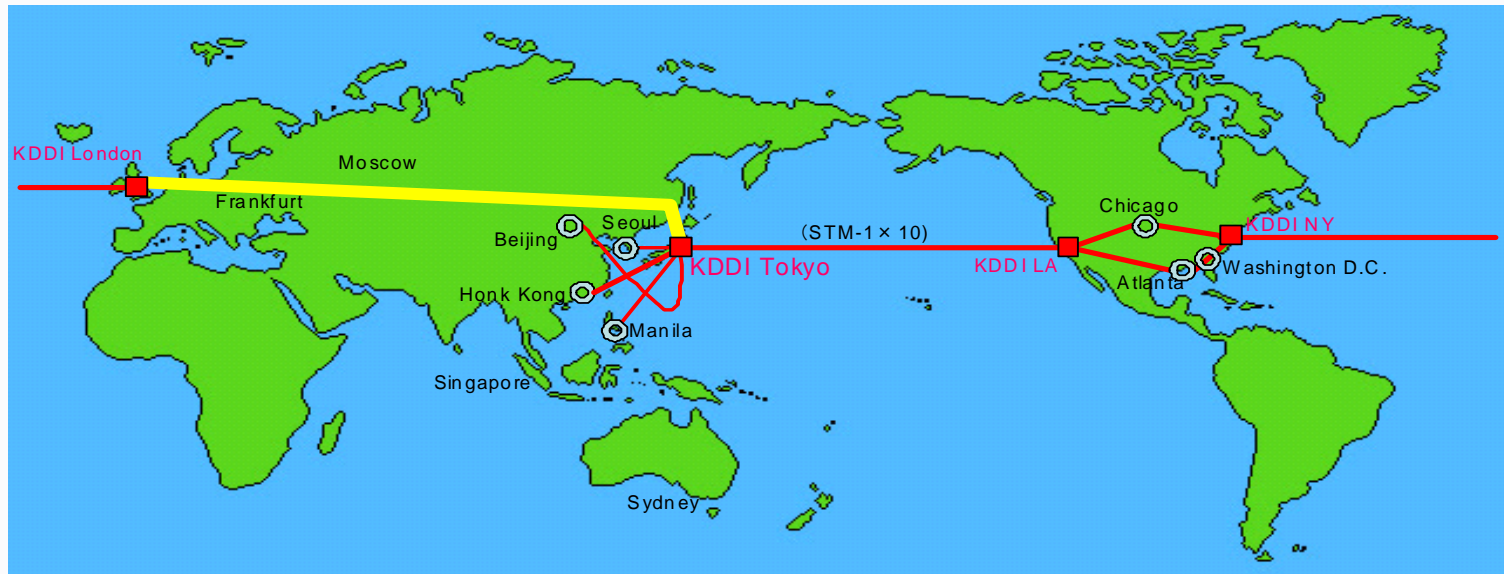

4. KDDI Global Video Ring

1. Fiber video transmission network over fully redundant ring network surrounding the world.

2. Tokyo, New York, Los Angeles and London are the access points for full time and occasional video transmission services provided by KDDI.

3. End to end services including the local access networks are available through the partnerships with foreign providers.