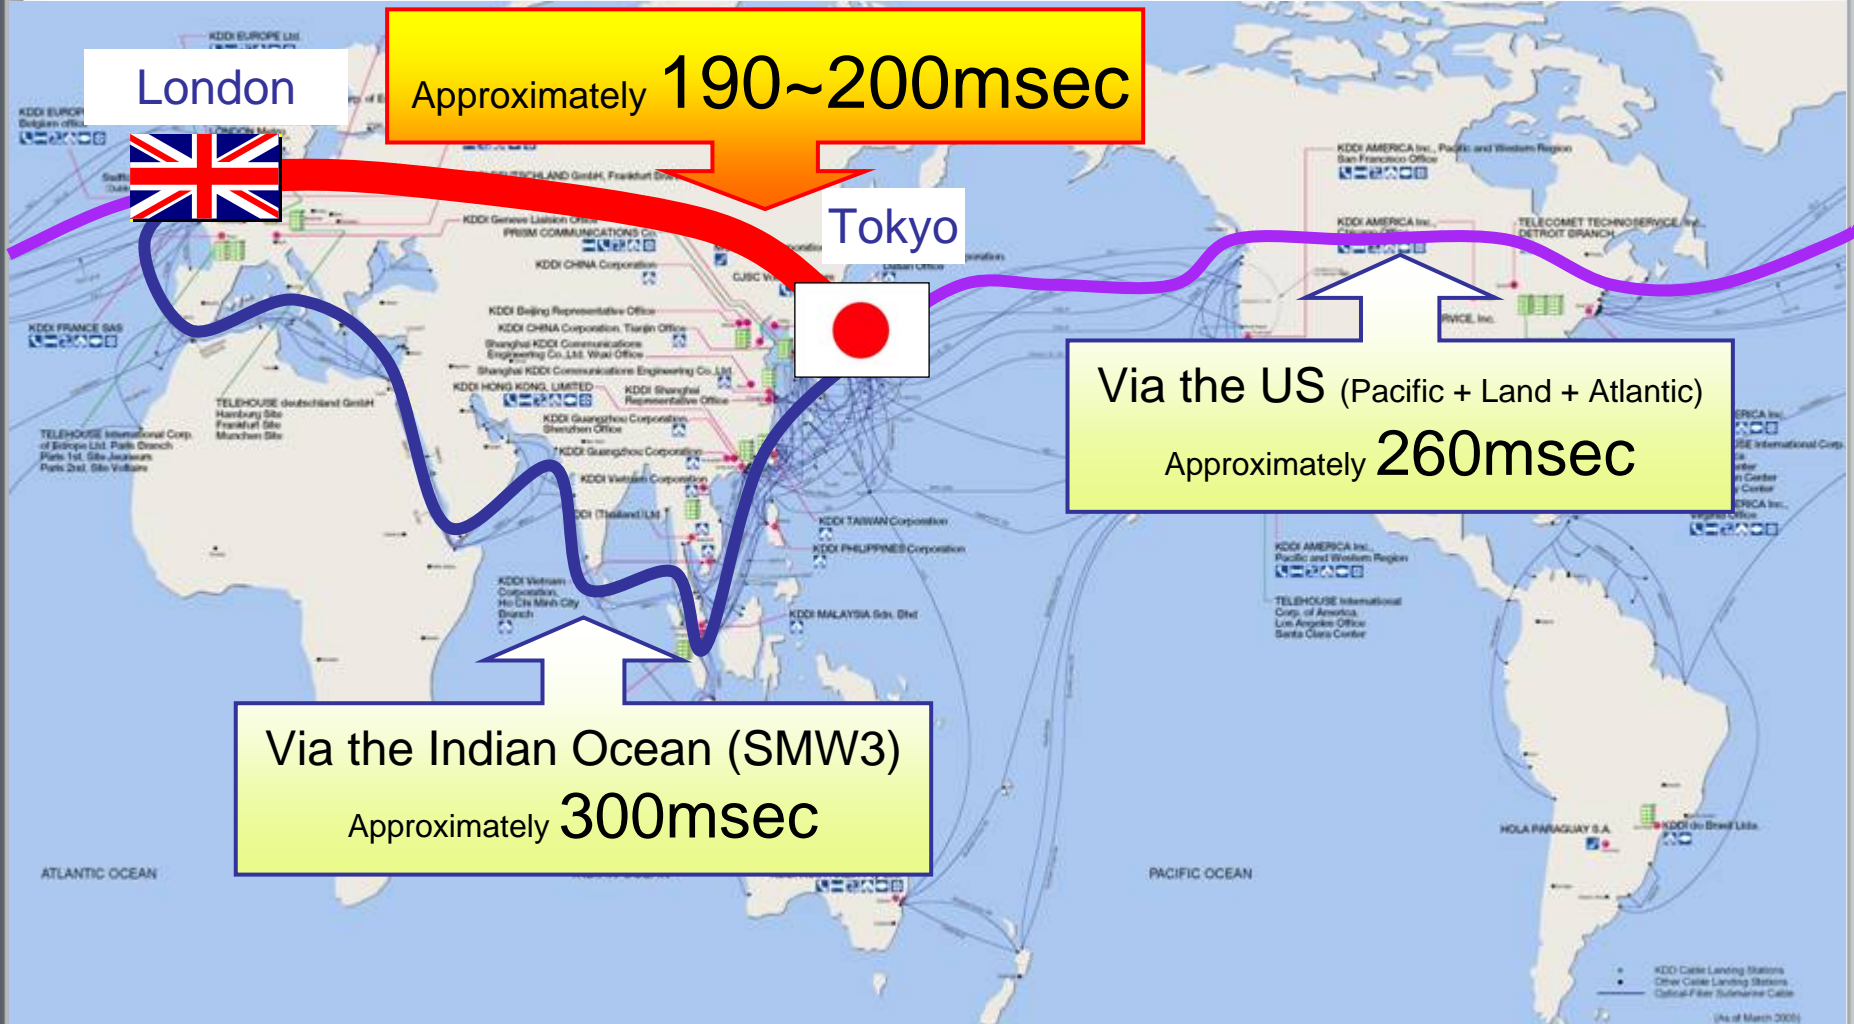

5-2. TEA & RJCN

Russia-Japan Cable Network + Transit-Europe-Asia Cable

Shortest route between Europe & Japan
First ring cable between Russia & Japan

London

Approximately **190~200msec**

Tokyo

Via the US (Pacific + Land + Atlantic)
Approximately **260msec**

Via the Indian Ocean (SMW3)
Approximately **300msec**

ATLANTIC OCEAN

PACIFIC OCEAN