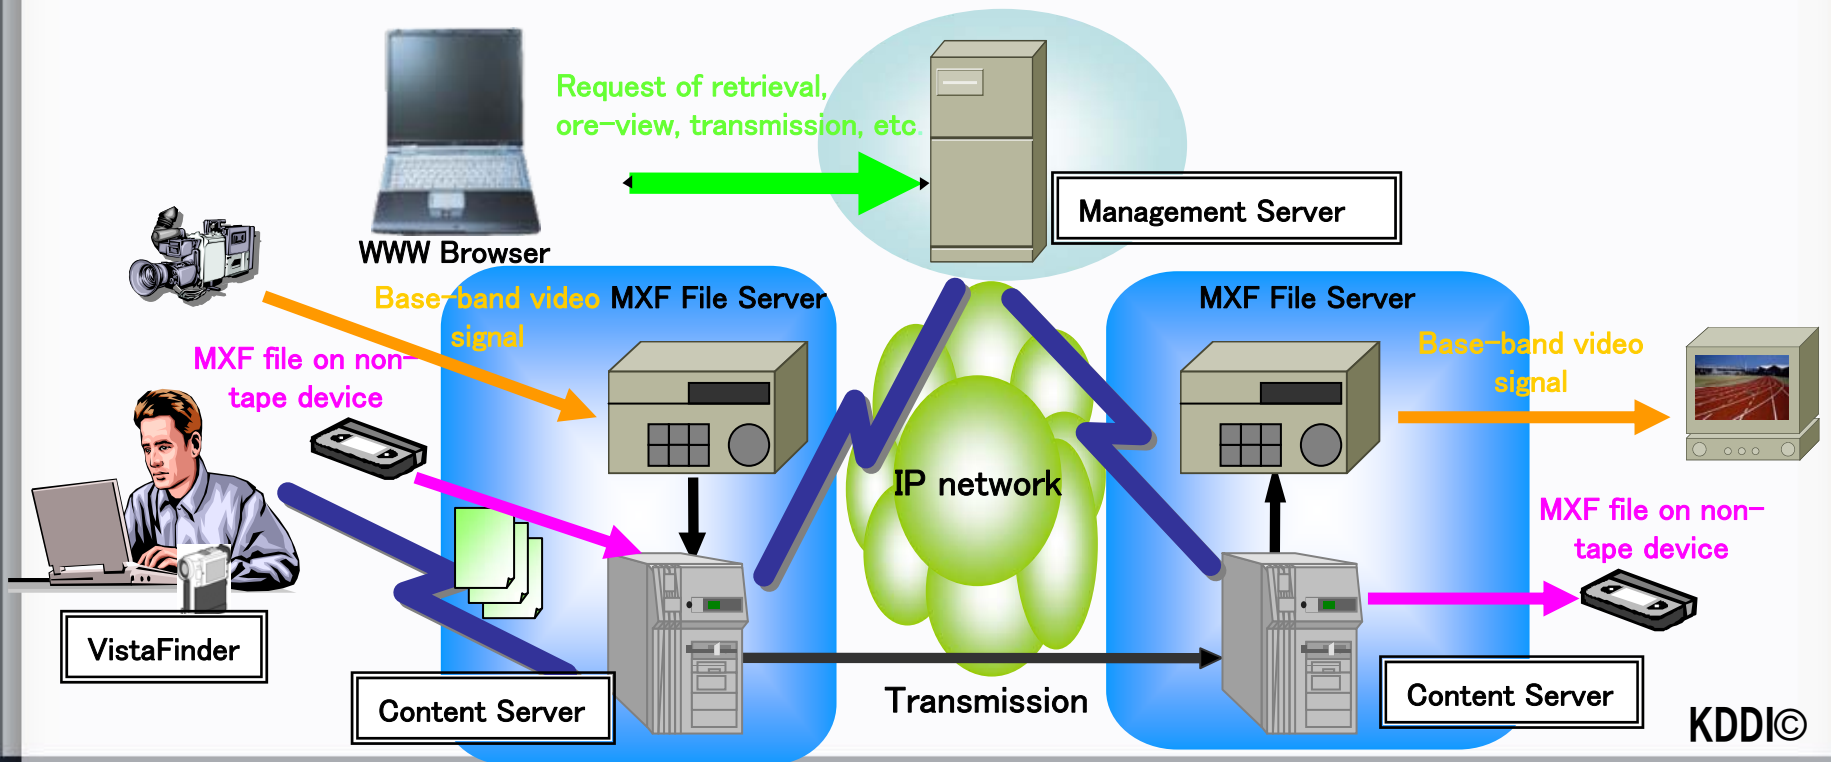

6. Routing in KDDI Global Video Ring

KDDI Global Video Ring realize flexible routings within the network.

An example of Japanese Broadcaster's transmission

KDDI Vision SW

“KDDI vision SW”, an original development by KDDI R&D, is an hit-less protection switch. This can protect the video signals perfectly even if the primary or the secondary circuit fails and also absorbs delay-deference between the both routes.

7-1. Overview on Planned KDDI's File-based Video Transmission Service

Features:

- Input & output of video by means of base-band video signal & MXF file
- Management of transmission & storage based on meta-data in MXF file
 - * Access control based on pre-defined member grouping
 - * Retrieval of stored MXF file
 - * Control & history management of transmission
- MXF formatting of video file transferred from VistaFinder