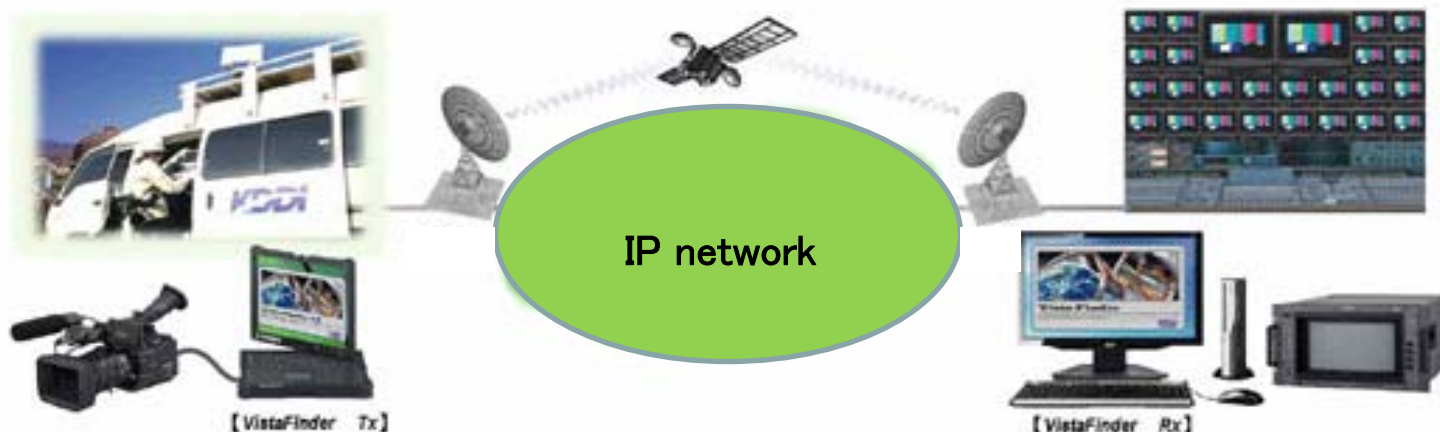

7-4. Overview on VistaFinder

FEATURES:

Transmission rate :

a few tens bps to a few Mbps

Cover area :

from any place to any place on the earth

Protocol :

KDDI's original protocol (SVFTP) for high performance

Network :

all IP networks (eg. Terrestrial IP network, Satellite IP network (Inmarsat BGAN))

Video coding algorithm :

KDDI's original H264 coding engine (half encoding rate of MPEG2 coding rate for same quality of video)

Transmission mode :

live & stored based video transmission modes (HD video transmission in case of stored based video transmission mode)

Light weight :

less than 10kg in case of a set (BGAN+camera+VistaFinder)

Easy operation :

just selection from pre-set parameters menu