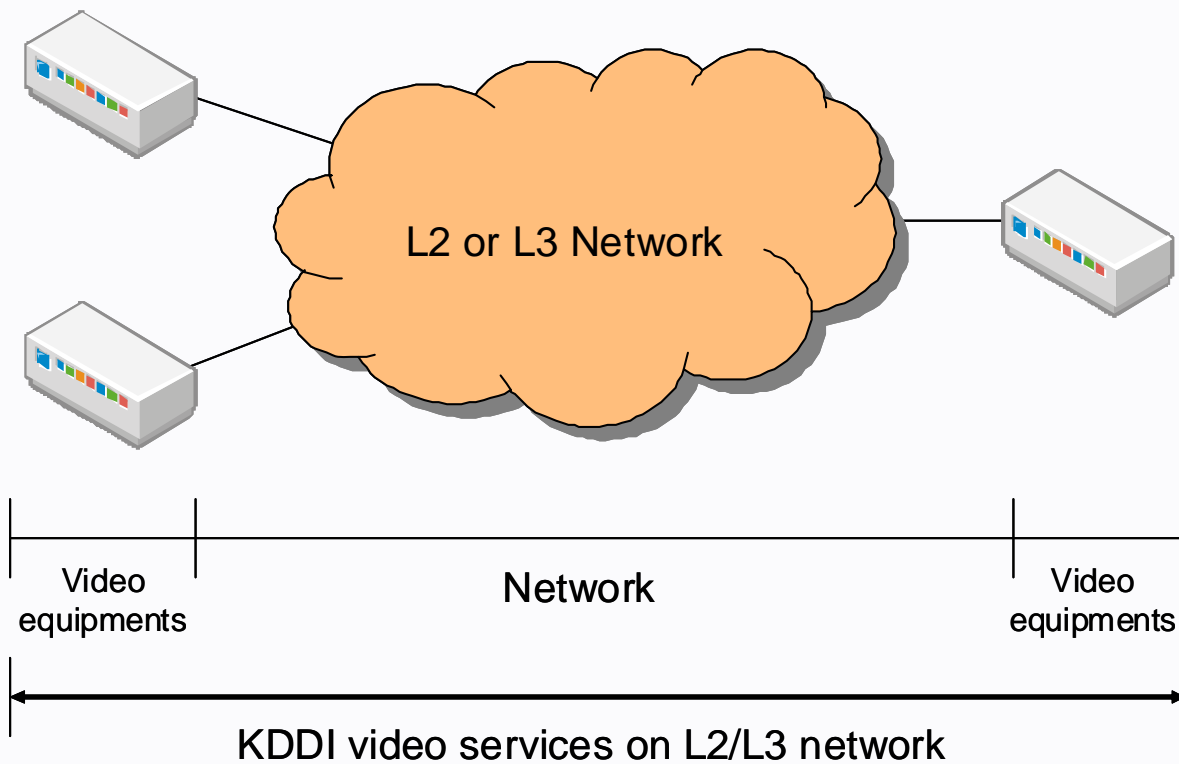

8. KDDI Video Services on VPN with Video equipments