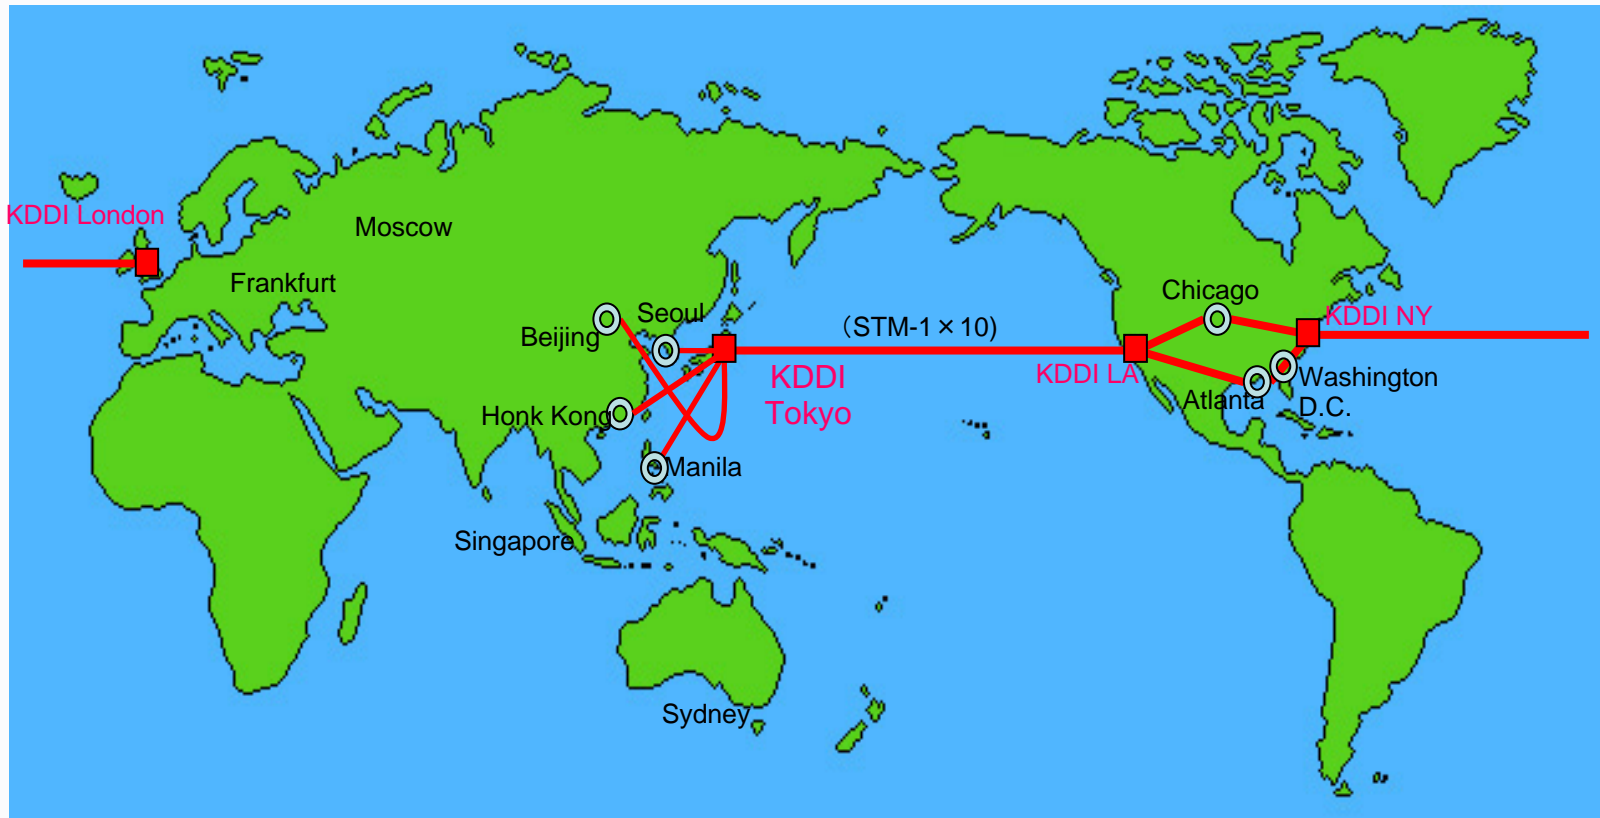

3. Fiber for Video Services (present)

POP : Tokyo , Los Angeles , New York , London.