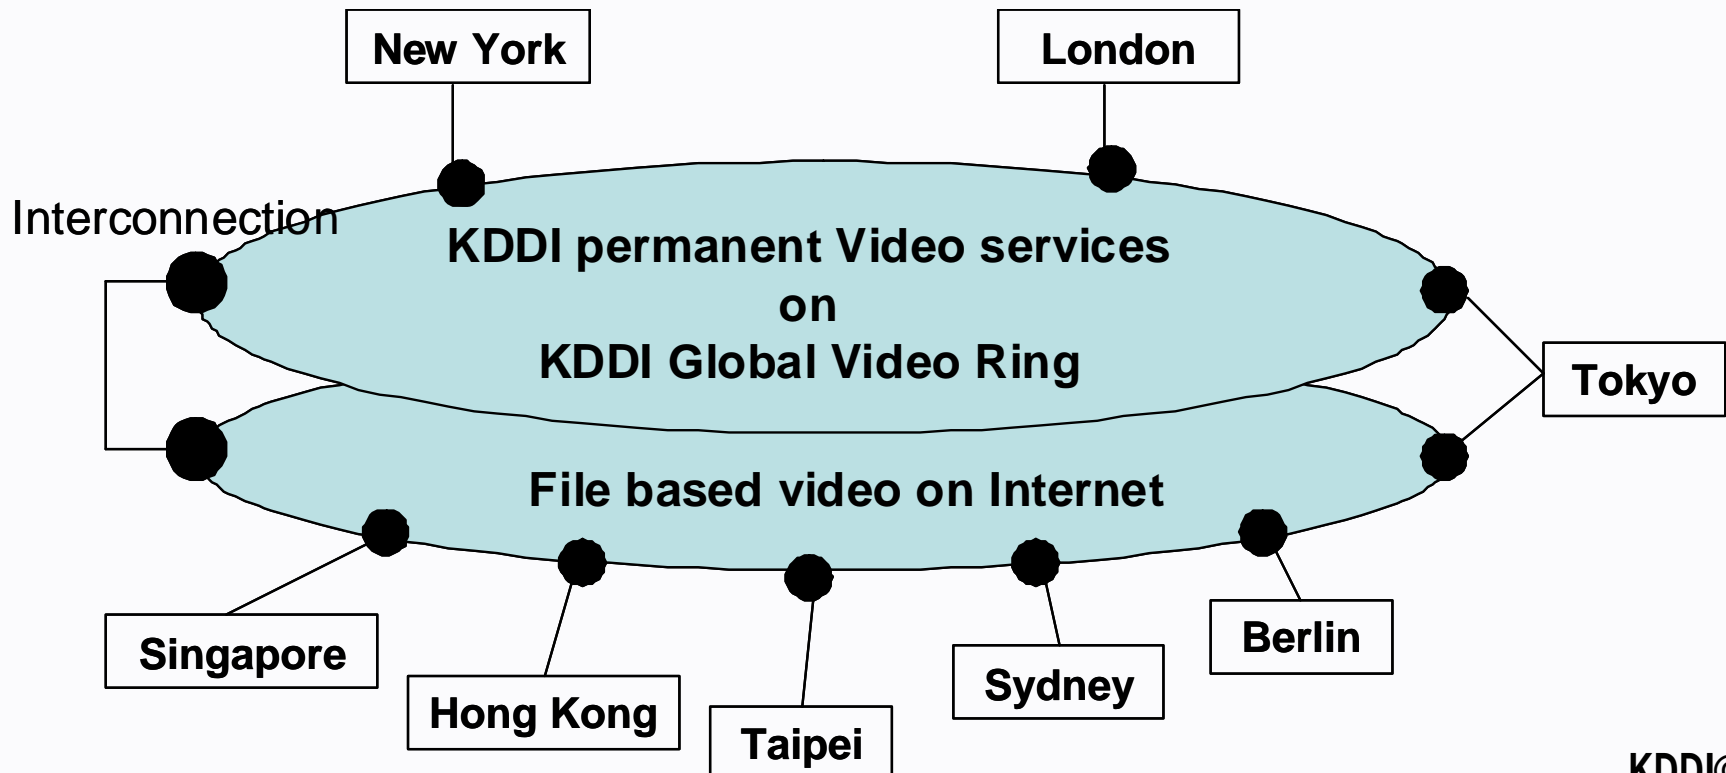

10. An Example of Package service

- Customer : Japanese broadcaster (Head office : Tokyo)
- Site to be required supports event feed (need real time feed) :
  New York, London
- Site to be required news feed (does not need real time feed) :
  Singapore, Hong Kong, Taipei, Sydney, Berlin,