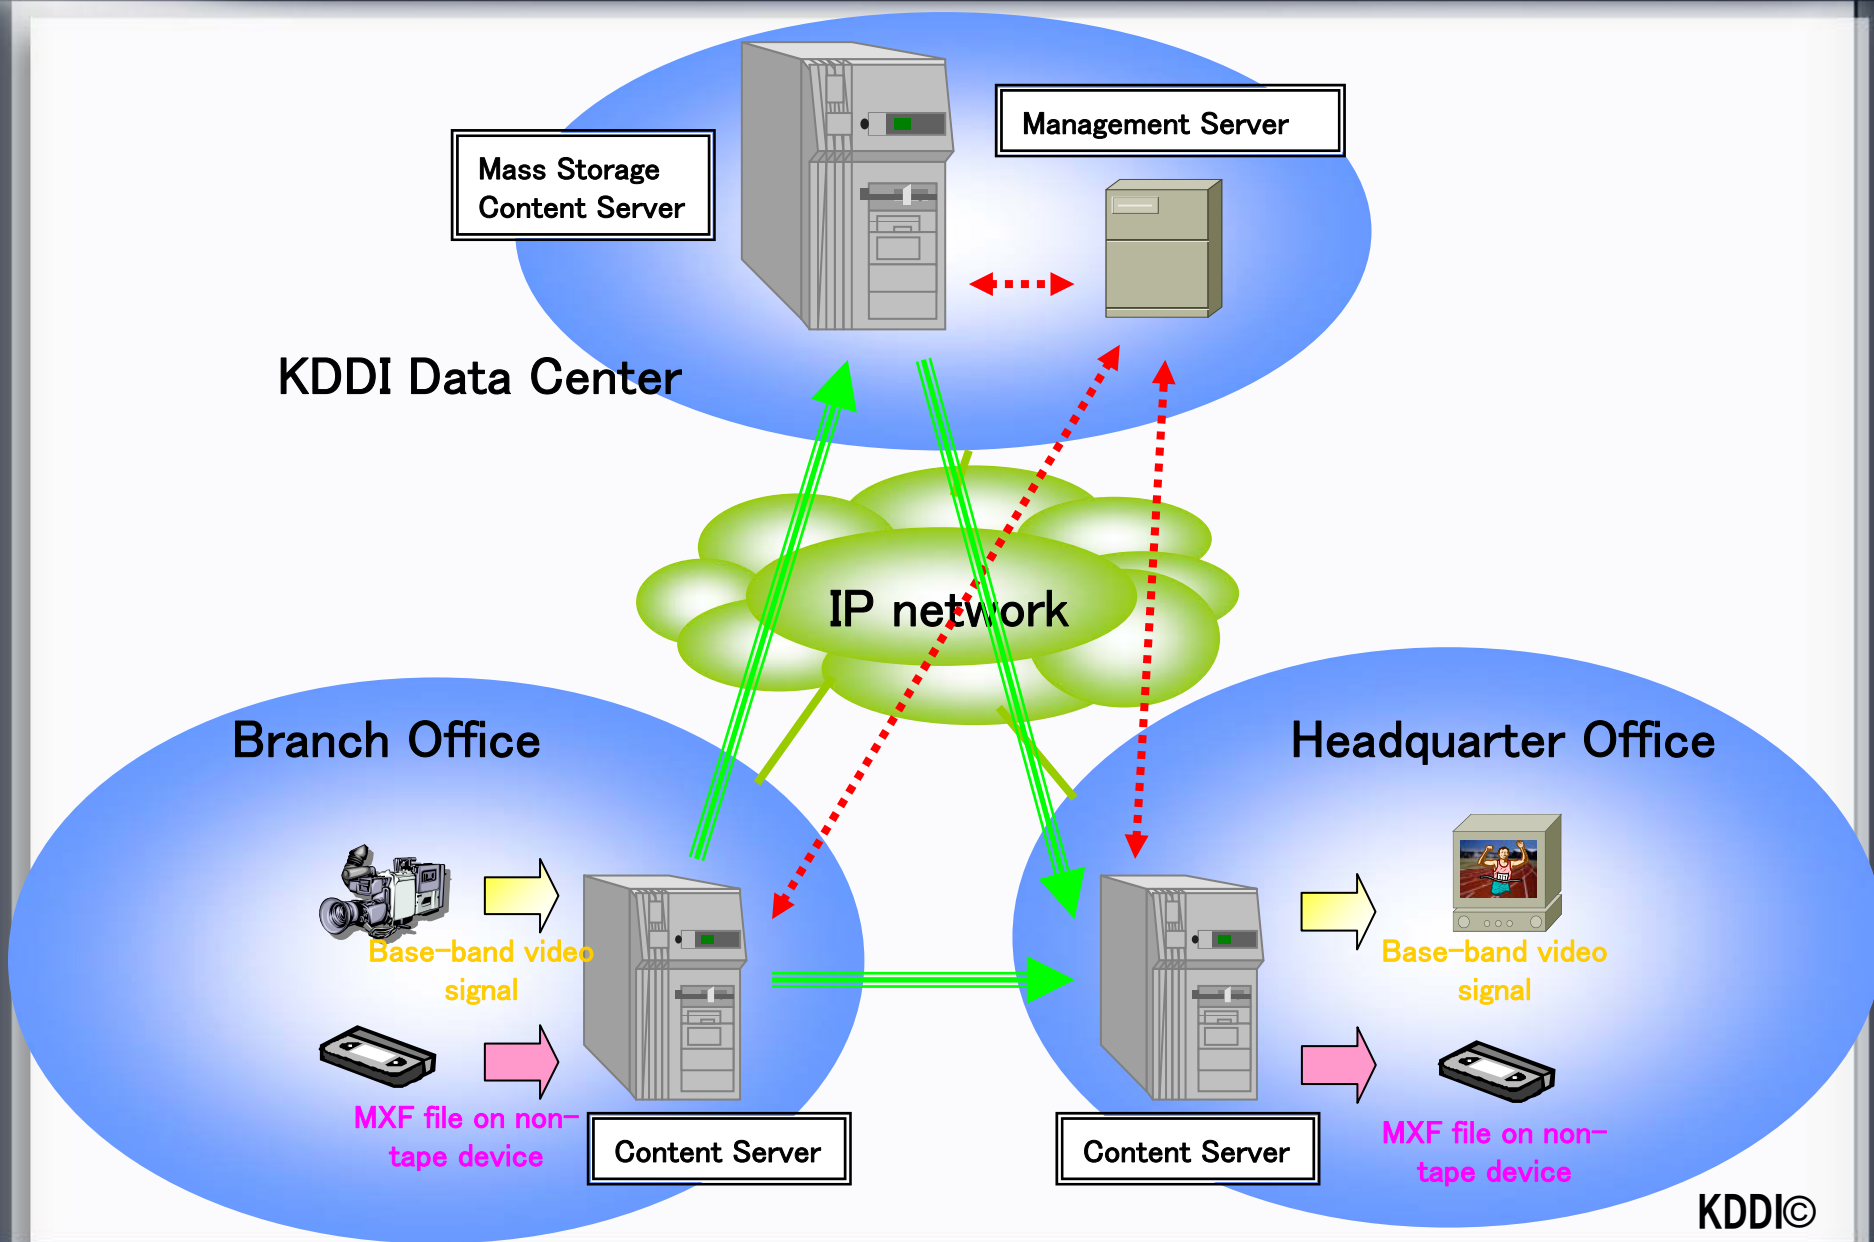

7-3. Application of KDDI's File-based Video Transmission Service