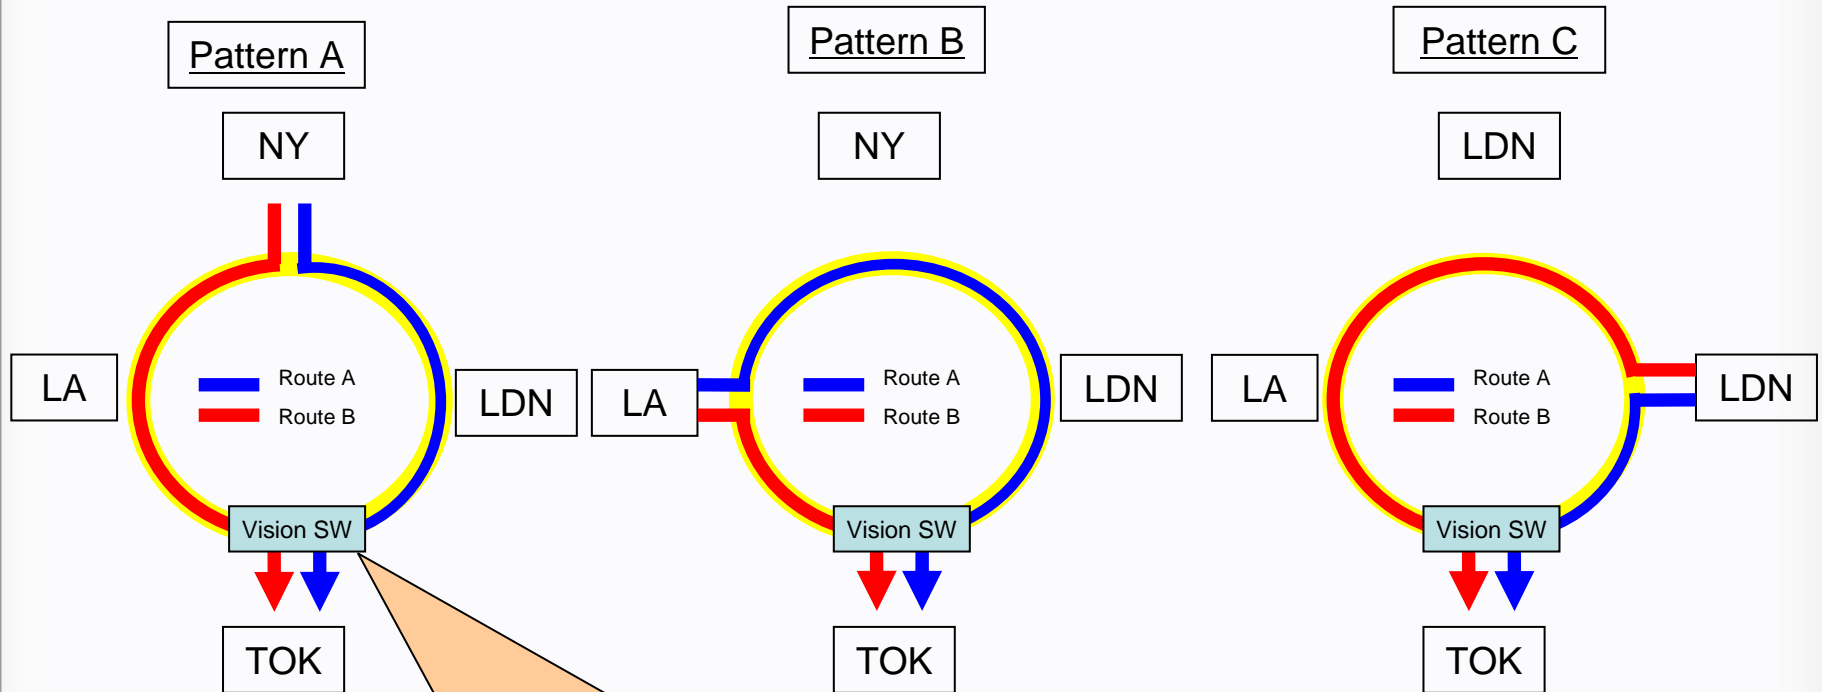

RJCN connects into Rostelecom's overland route
 (Transit-Europe-Asia, TEA)
 Low latency connections between Europe & Japan

5-2. TEA & RJCN

Russia-Japan Cable Network + Transit-Europe-Asia Cable

Shortest route between Europe & Japan
First ring cable between Russia & Japan

London

Approximately **190~200msec**

Tokyo

Via the US (Pacific + Land + Atlantic)
Approximately **260msec**

Via the Indian Ocean (SMW3)
Approximately **300msec**

ATLANTIC OCEAN

PACIFIC OCEAN

• KDDI Cable Landing Stations
• Other Cable Landing Stations
• Optical-Fiber Submarine Cable

6. Routing in KDDI Global Video Ring

KDDI Global Video Ring realize flexible routings within the network.

An example of Japanese Broadcaster's transmission

KDDI Vision SW

“KDDI vision SW”, an original development by KDDI R&D, is an hit-less protection switch. This can protect the video signals perfectly even if the primary or the secondary circuit fails and also absorbs delay-deference between the both routes.