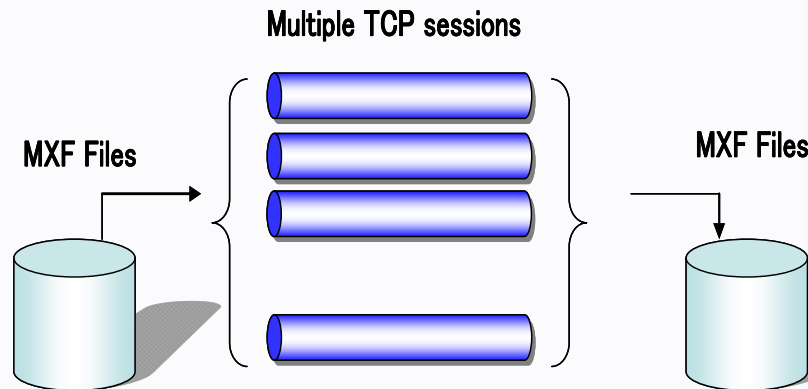

7-1. Overview on Planned KDDI's File-based Video Transmission Service

Features:

- Input & output of video by means of base-band video signal & MXF file
- Management of transmission & storage based on meta-data in MXF file
 - * Access control based on pre-defined member grouping
 - * Retrieval of stored MXF file
 - * Control & history management of transmission
- MXF formatting of video file transferred from VistaFinder

Examples on operation

Retrieval by several parameters (date & time, keyword, etc)

Pre-view

&

transmission order

SVFTP

- Use of TCP for error free transmission
- Use of multiple TCP sessions for high speed transmission to prevent from decrease of throughput caused by transmission delay