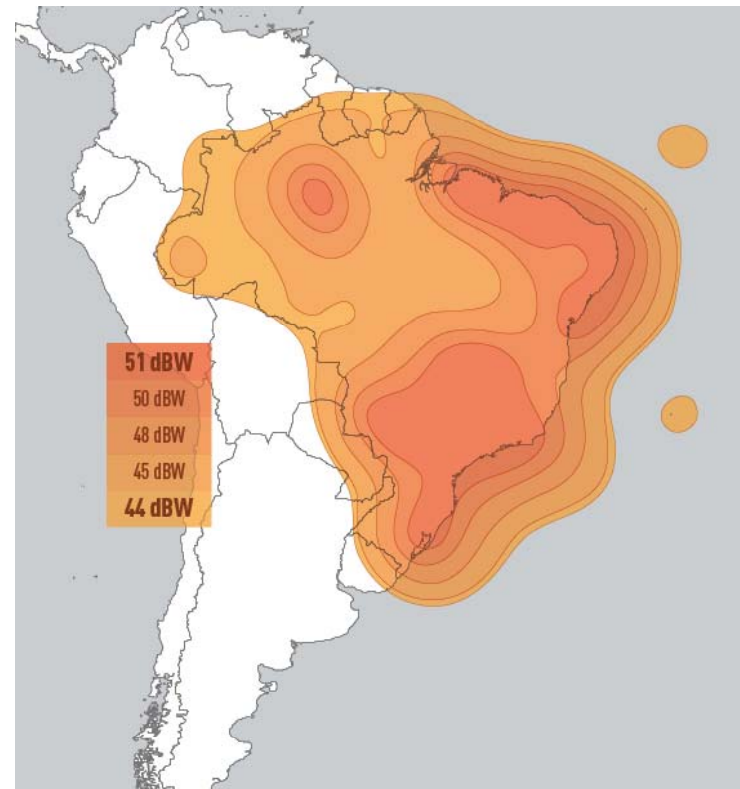

EUTELSAT 65 West A - 2016

- Brazilian Orbital Position @ 65°W
- Latin America focus
- Tri- band Satellite
- Transponders in Ku, C and Ka-bands
- Launch date: **late 2015 - early 2016**

Example of Brazil Ku-Band (predict)

- ✓ strategic orbital position for video application
- ✓ excellent visibility in All Latin American Countries