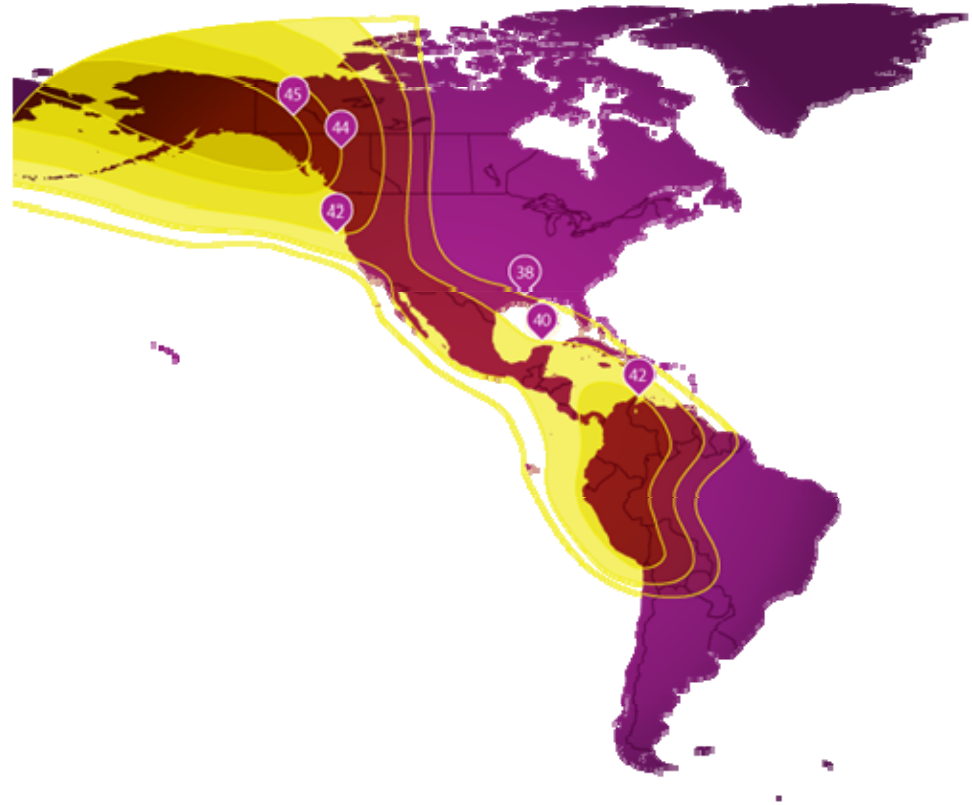

Upcoming Satellites with Coverage in LATAM

EUTELSAT 3B & EUTELSAT 8 West B – 2014-15

EUTELSAT 3B

- New tri-band Satellite at 3°E
- Europe, Africa, Middle East, Central Asia and Brazil
- Transponders Ku, C and Ka bands
- Launch date: **Q2 2014**

C-Band (predict)

EUTELSAT 8 West B

- Middle East, Africa and South America
- New C-band capacity at 8°W
- Ku-band and C-band transponders
- Launch date: **Q3 2015**

SATMEX 7 & SATMEX 9 - 2015

SATMEX 7

- New Satellite at 114.9°W
- Americas
- Transponders Ku and C bands
- Launch date: **Q1 2015**

SATMEX 9

- New Satellite at 116.8°W
- Americas
- Transponders Ku bands
- Launch date: **Q4 2015**

SATMEX 7 C band (Predict)

EUTELSAT 65 West A - 2016

- Brazilian Orbital Position @ 65°W
- Latin America focus
- Tri- band Satellite
- Transponders in Ku, C and Ka-bands
- Launch date: **late 2015 - early 2016**

Example of Brazil Ku-Band (predict)

- ✓ strategic orbital position for video application
- ✓ excellent visibility in All Latin American Countries

Eutelsat's new role in Latin America

Eutelsat together with SATMEX :