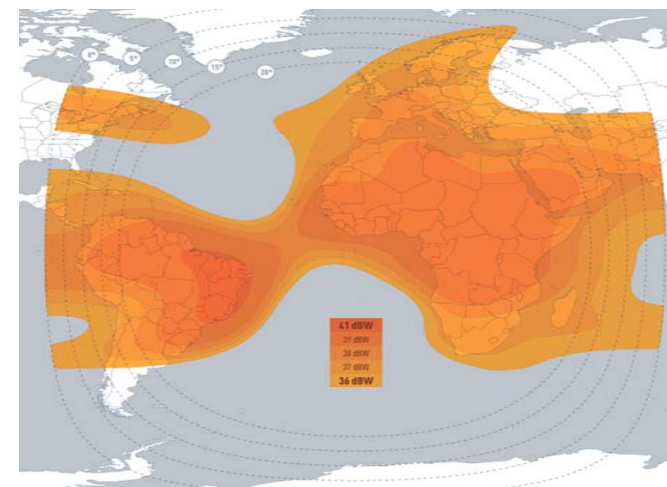

*** Closing is expected by year-end 2013, subject to gov't and regulatory approvals and other customary conditions*

A large, light blue oval graphic that serves as a background for the title text. It has a white circular arc on its left side and a small orange circle at the start of this arc.

Upcoming Satellites with Coverage in LATAM

EUTELSAT 3B & EUTELSAT 8 West B – 2014-15

EUTELSAT 3B

- New tri-band Satellite at 3°E
- Europe, Africa, Middle East, Central Asia and Brazil
- Transponders Ku, C and Ka bands
- Launch date: **Q2 2014**

C-Band (predict)

EUTELSAT 8 West B

- Middle East, Africa and South America
- New C-band capacity at 8°W
- Ku-band and C-band transponders
- Launch date: **Q3 2015**

SATMEX 7 & SATMEX 9 - 2015

SATMEX 7

- New Satellite at 114.9°W
- Americas
- Transponders Ku and C bands
- Launch date: **Q1 2015**