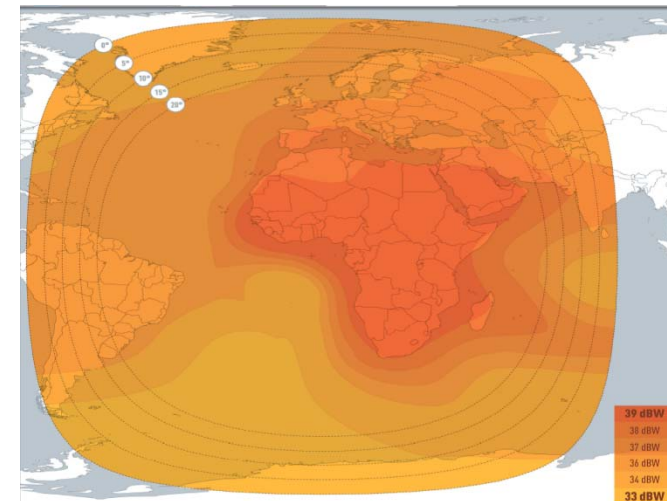

EUTELSAT 3B & EUTELSAT 8 West B – 2014-15

EUTELSAT 3B

- New tri-band Satellite at 3°E
- Europe, Africa, Middle East, Central Asia and Brazil
- Transponders Ku, C and Ka bands
- Launch date: **Q2 2014**

C-Band (predict)