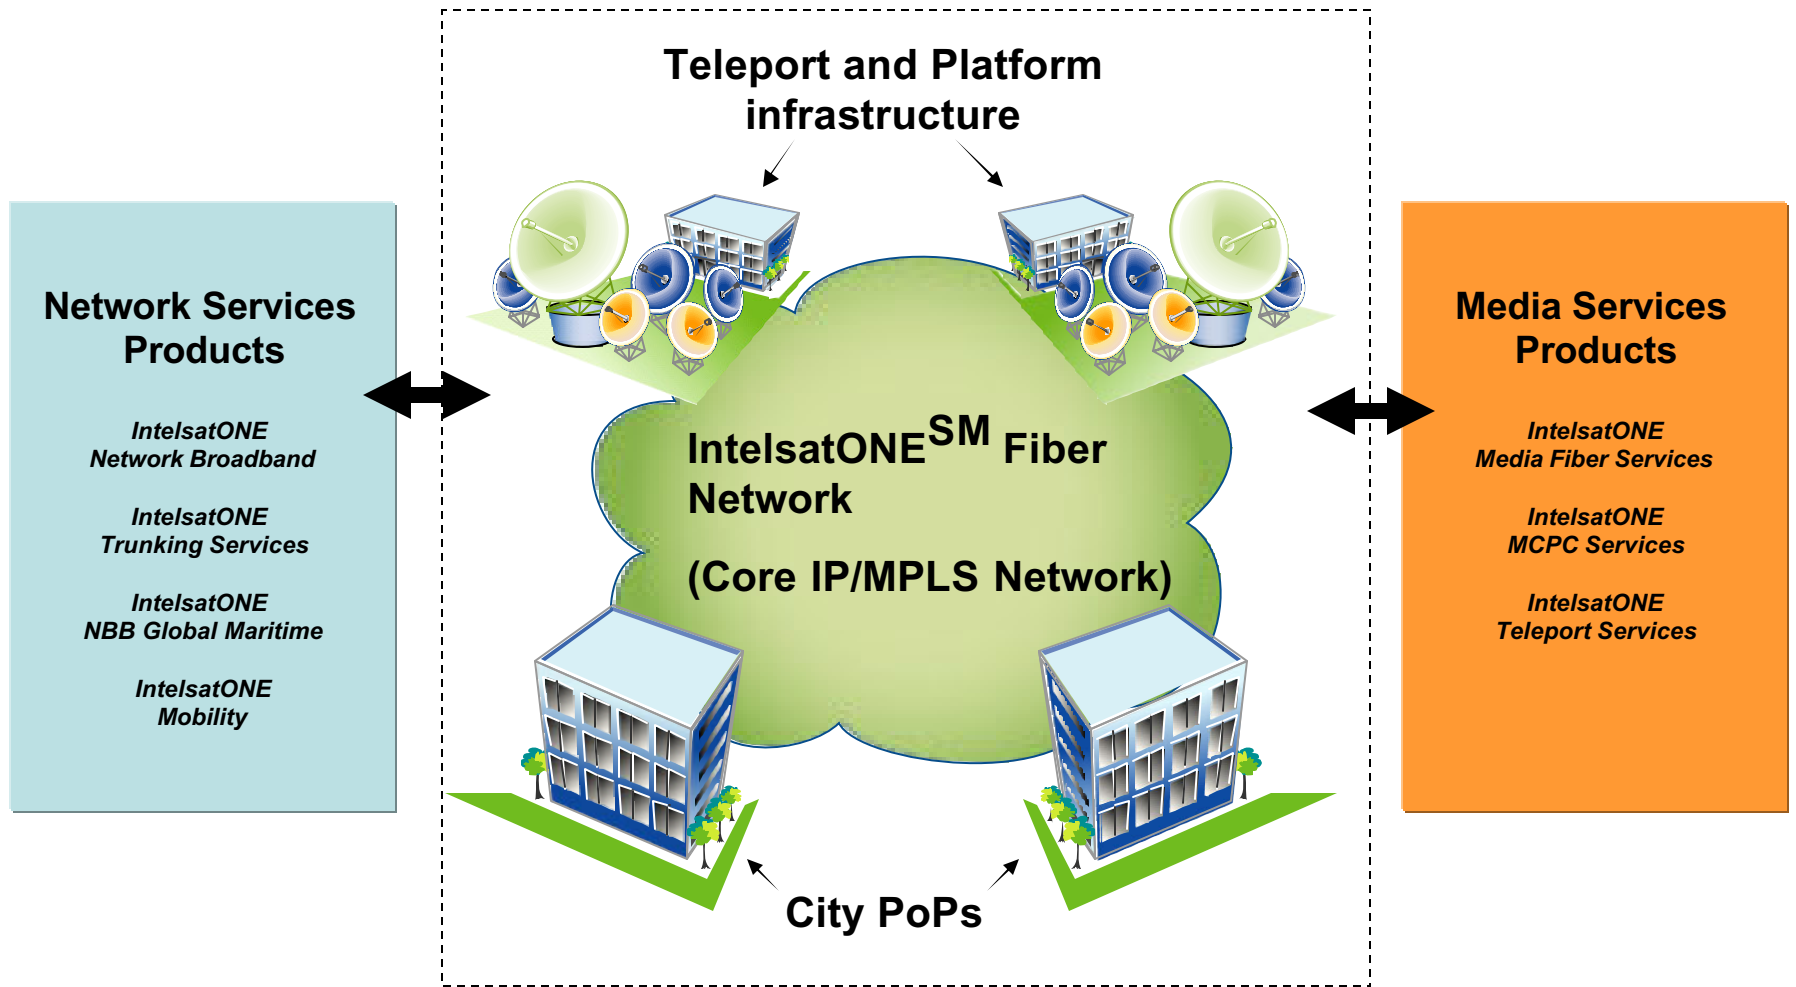

✓ To be supported by IntelsatONESM

SCPC IP OU Video Model Enabled by IntelsatONESM

Proprietary and Confidential

IntelsatONESM enables access to new communities and applications

The universe of IntelsatONESM

The IntelsatONESM Network

New Fiber Alliance with BT expands the reach of IntelsatONE

INTELSAT|OneSM

- **BT's Global Media Network (GMN) is an MPLS-based network that is dedicated for media customers**
- **Initial interconnect at Azzurro New York available in April, second interconnect at London Telehouse scheduled for May**
- **OU connectivity to BT Tower**
- **Customers in new cities in Europe, Asia and Africa can now access IntelsatONE**
- **ASI interface supported on day 1, future plan to support IP/Ethernet interface**
- **Seamless high-quality services that cross both networks**