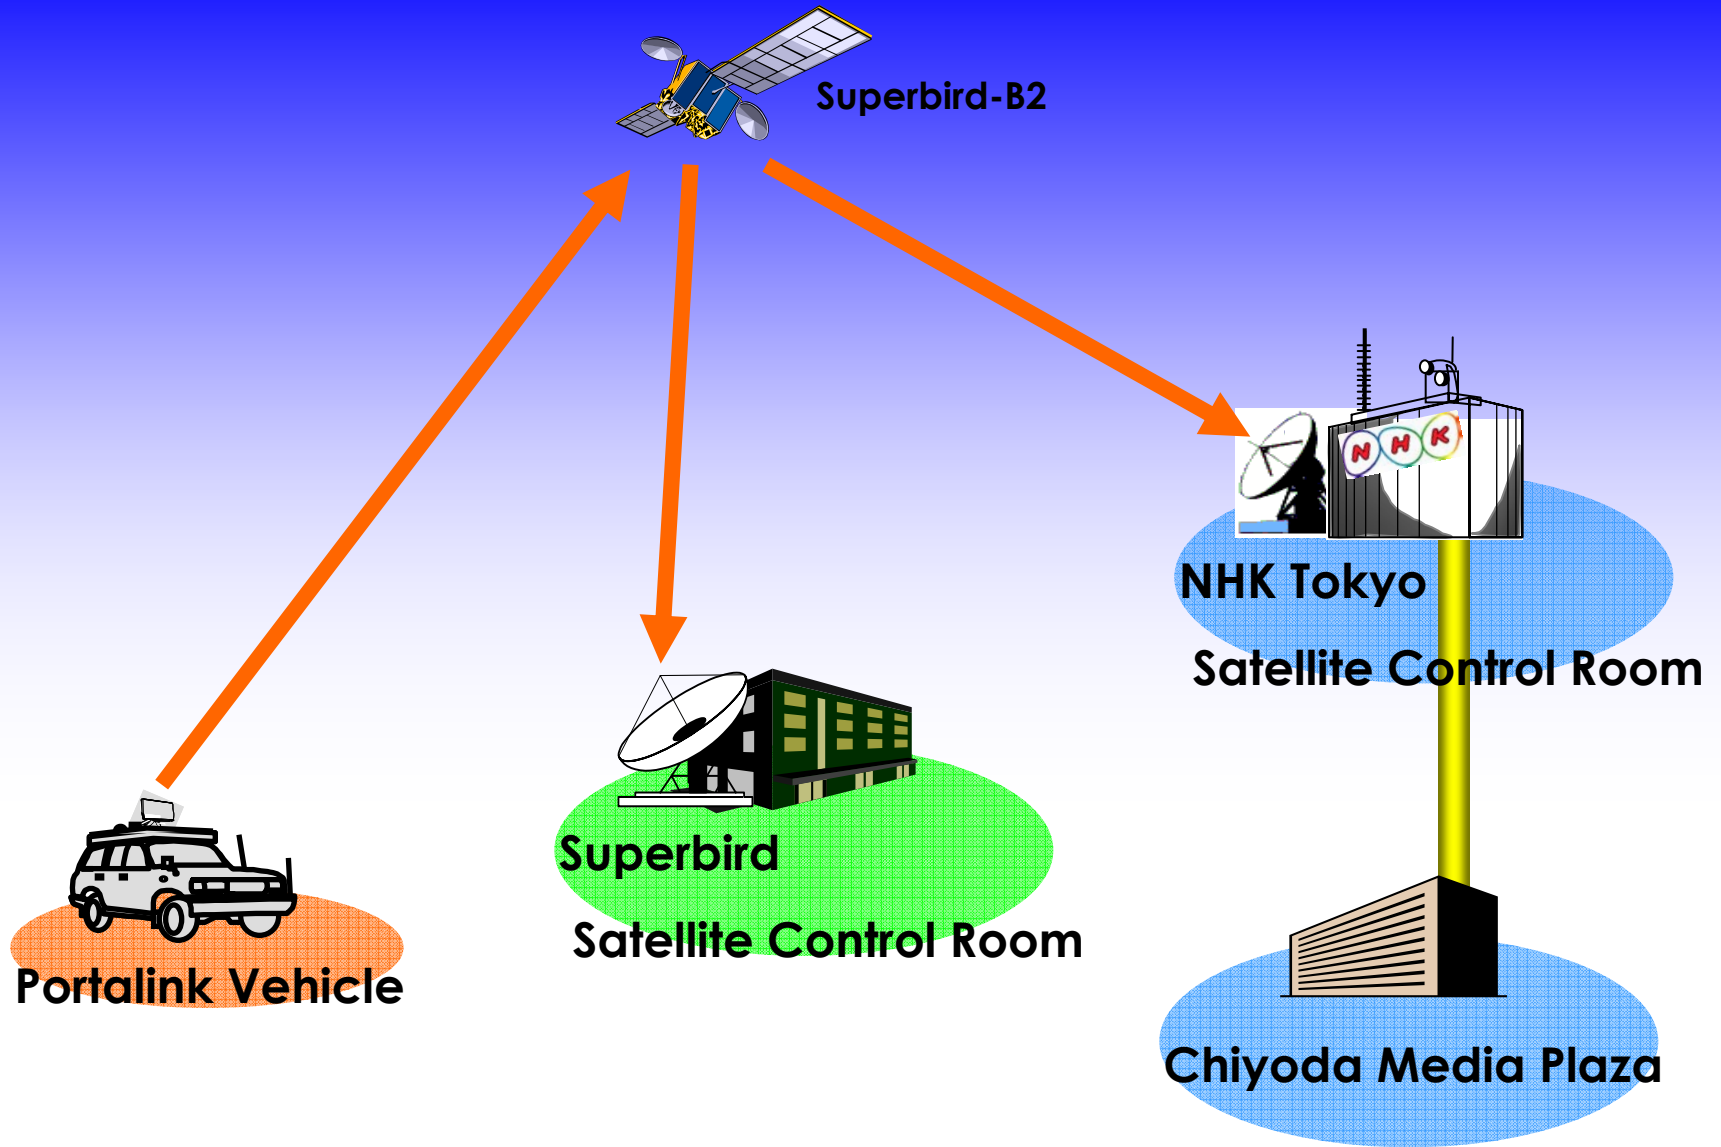

Portalink System

## ★ NHK SNG Vehicle

▼ Over 15,500lb (7,000kg)

▼ Over 16.5ft (5m)

# Satellite Transmission over IP with “Portalink”

Satellite Transmission over IP with "Portalink"

- ▼ Band : Ku-Band
- ▼ Modulation : QPSK
- ▼ CODEC : KUBOTEK MNB920  
H.264
- ▼ HDTV Capable : 6Mbps  
(Maximum)

## ★ Flat Antenna

- ▼ Small  
Transmission Power
- ▼ Maximum 6 Mbps

★ Strong Earthquake Hit North East Japan (June 2008)

★ Strong Earthquake Hit North East Japan (June 2008)

Portalink System