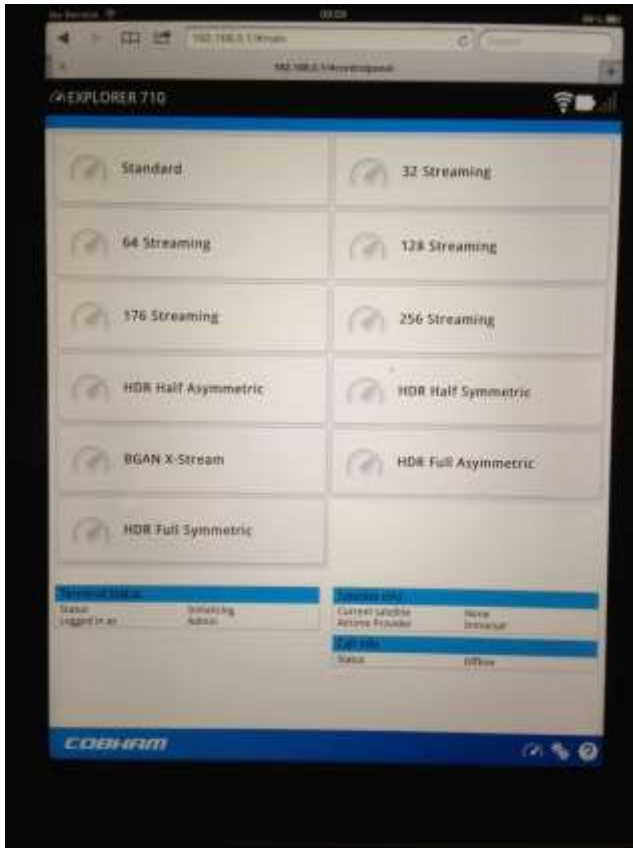

- The on-air guarantee
- Giving journalists the time to gather news
- Reliability, flexibility, simplicity
- Control from any web-enabled device

Any device

Complete management

192.168.0.1/#wlan

192.168.0.1/#wlan

WLAN

Control panel

Please enter new values and press save

Enable

Region

Channel

Broadcast SSID

SSID