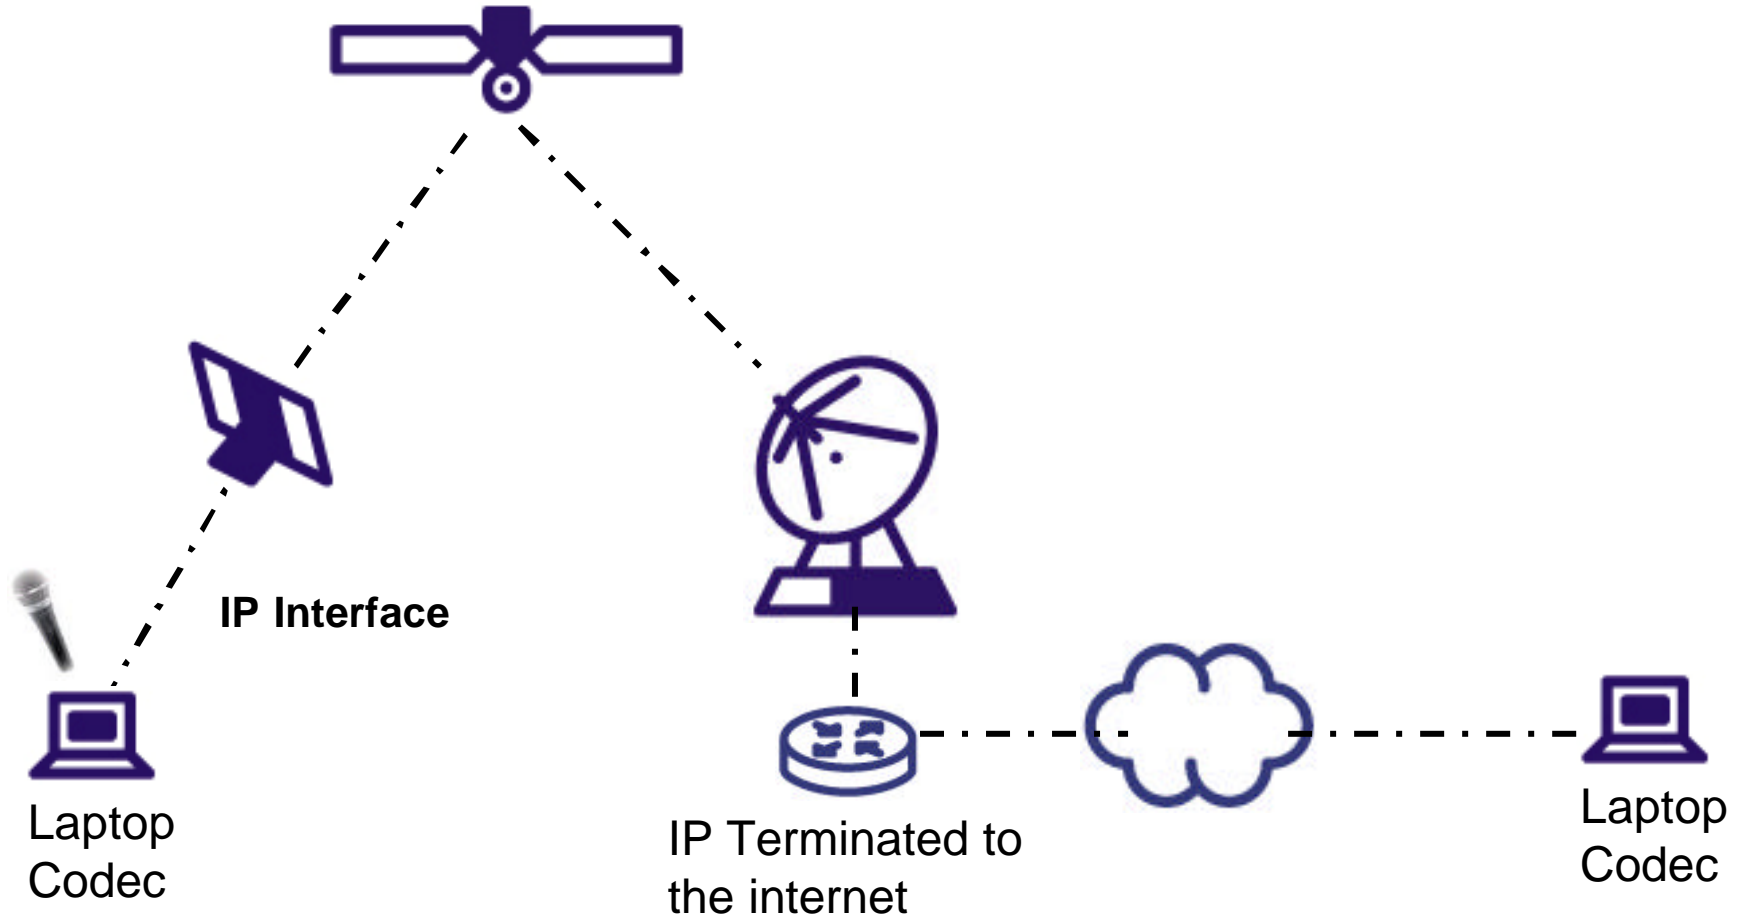

IP Radio Broadcasting