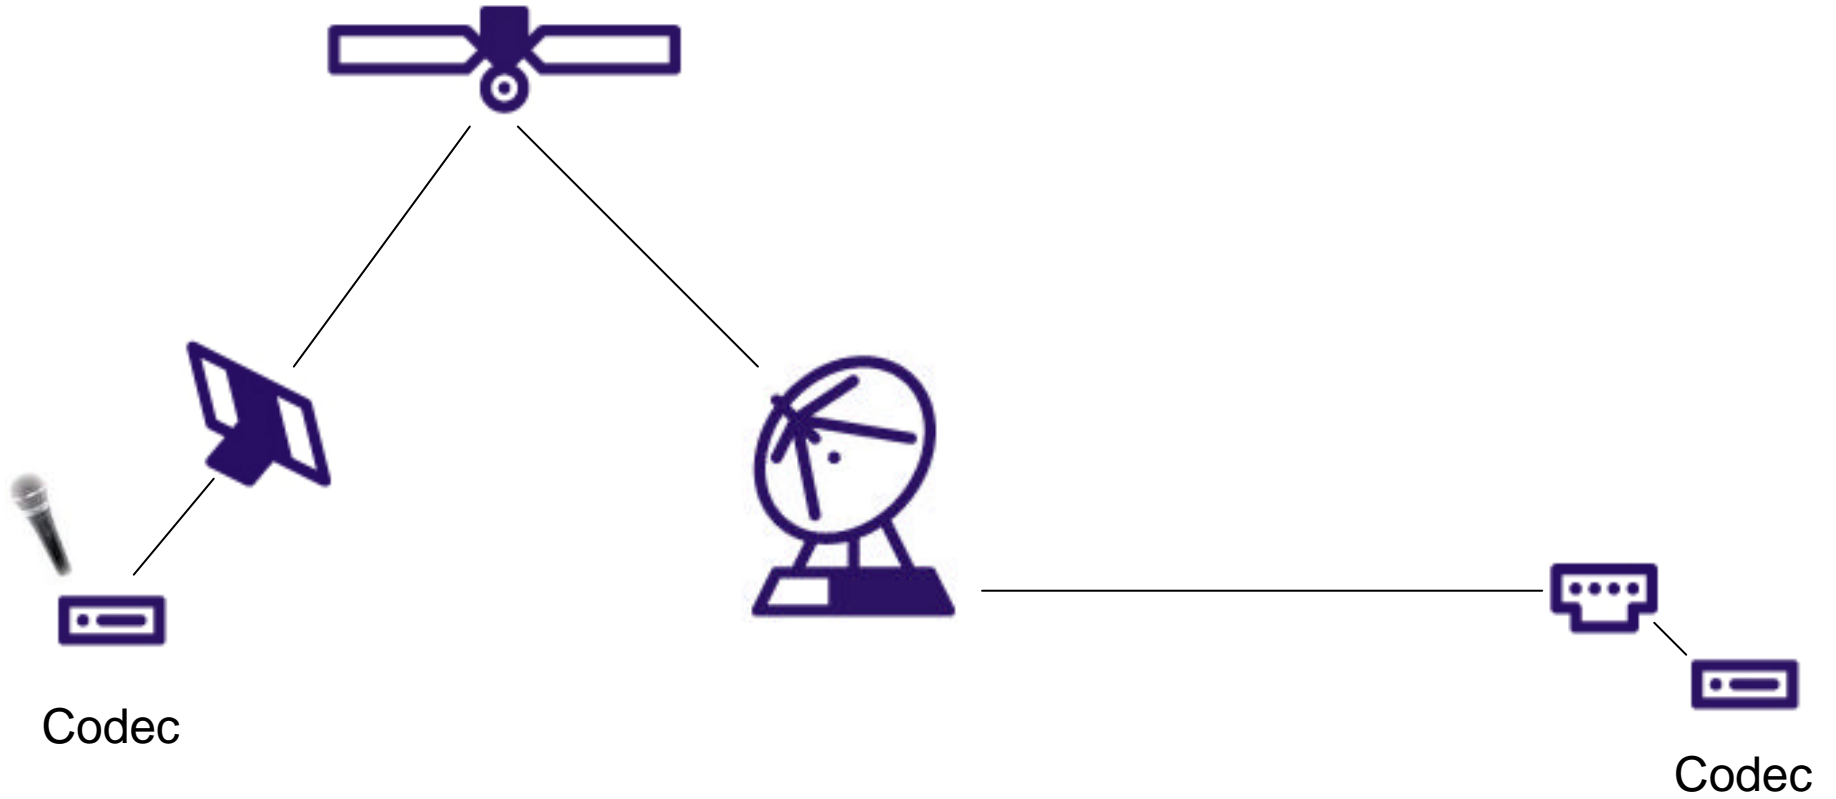

## How Radio Utilizes IP Today, and In The Future

Gino Jensen Galaxy 1

# ISDN

*Sprint plans move to packet-switched network. The company envisions a 30% drop in operating costs.*

*MCI is in the process of moving all of its voice traffic to an all VoIP-backbone, playing off excess capacity from its dot.com run.*