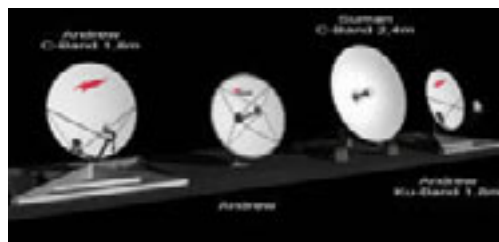

Satellite Interactive Terminal (SIT) overview

SIT-TV

- SIT-IP
- Integrated Video encoder/decoder
- Video Multimedia Exchange Services
- 1.8 m Ku / 2.4m C

Antennas

- 1,2 m
- 1,8 m
- 2,4 m

SHAPING THE FUTURE OF SATELLITE COMMUNICATIONS

Newtec