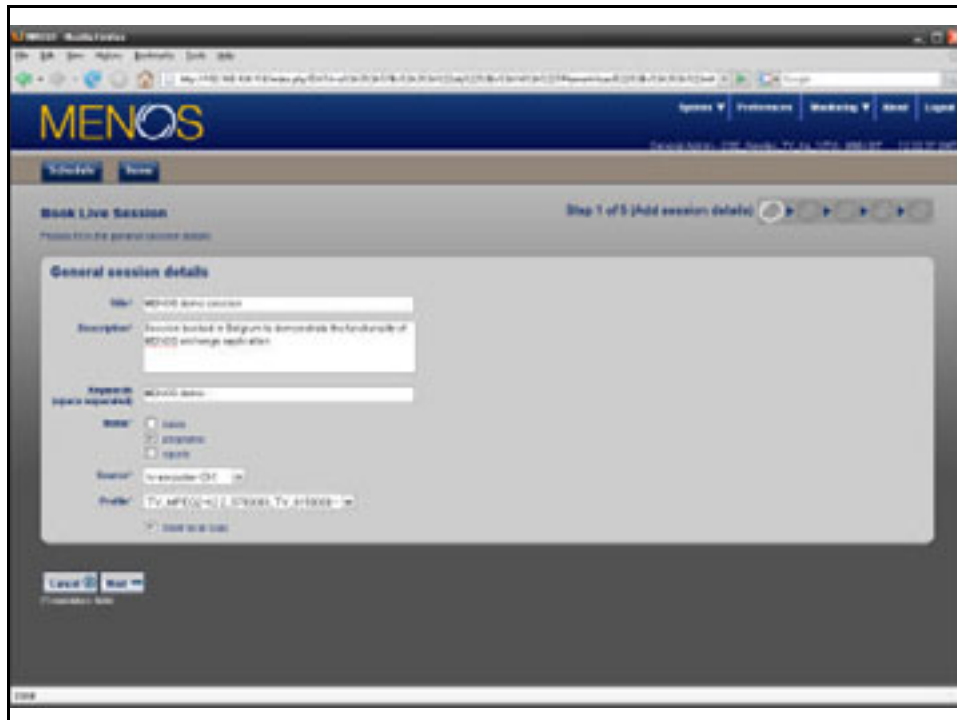

GUI Examples

- Book session

MENOS

Overview of exchanges as my list

This page gives an overview of the exchanges selected. You can filter your selection.

Search

Start	End	Year	Member	ID#	Description	Contact	Email	Telephone	Status	Actions
2008-01-01	2008-12-31	2008	MEMBER	MEMBER	Member name is required to determine the membership status of exchange application.	MEMBER	MEMBER	MEMBER	MEMBER	MEMBER
2008-01-01	2008-12-31	2008	MEMBER	MEMBER	Member name is required to determine the membership status of exchange application.	MEMBER	MEMBER	MEMBER	MEMBER	MEMBER