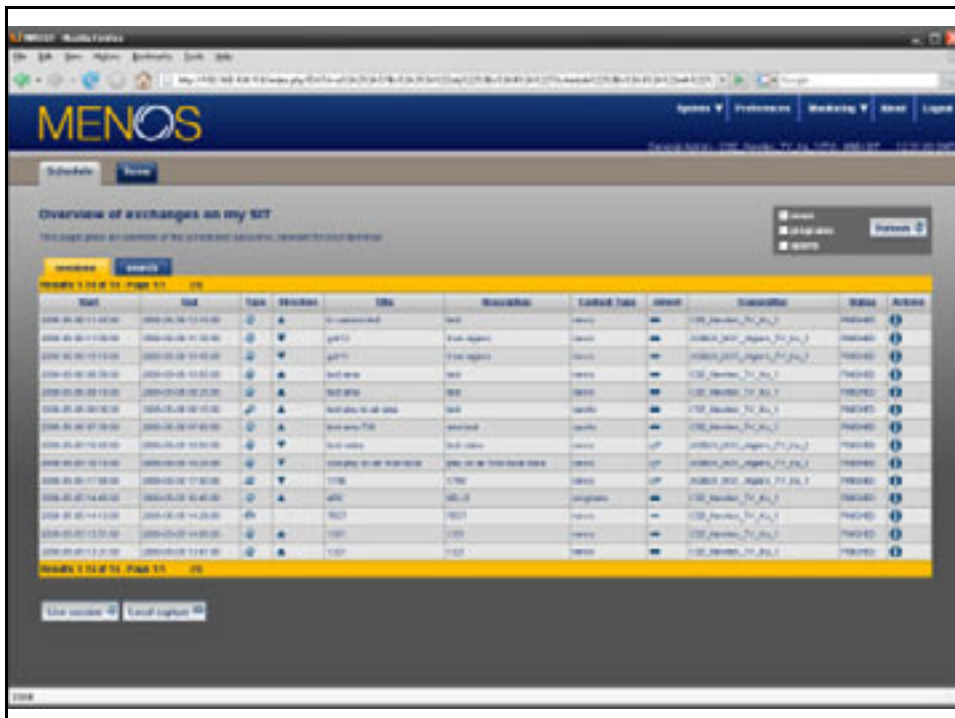

GUI Examples

- Book session

MENOS

Overview of exchanges as my list

This page gives an overview of the exchanges selected. You can filter your selection.

Search

Start	End	Year	Member	ID#	Description	Contact	Email	Telephone	Status	Actions
2008-01-01	2008-12-31	2008	MEMBER	MEMBER	Member name is required to determine the membership status of exchange application.	MEMBER	MEMBER	MEMBER	MEMBER	MEMBER
2008-01-01	2008-12-31	2008	MEMBER	MEMBER	Member name is required to determine the membership status of exchange application.	MEMBER	MEMBER	MEMBER	MEMBER	MEMBER