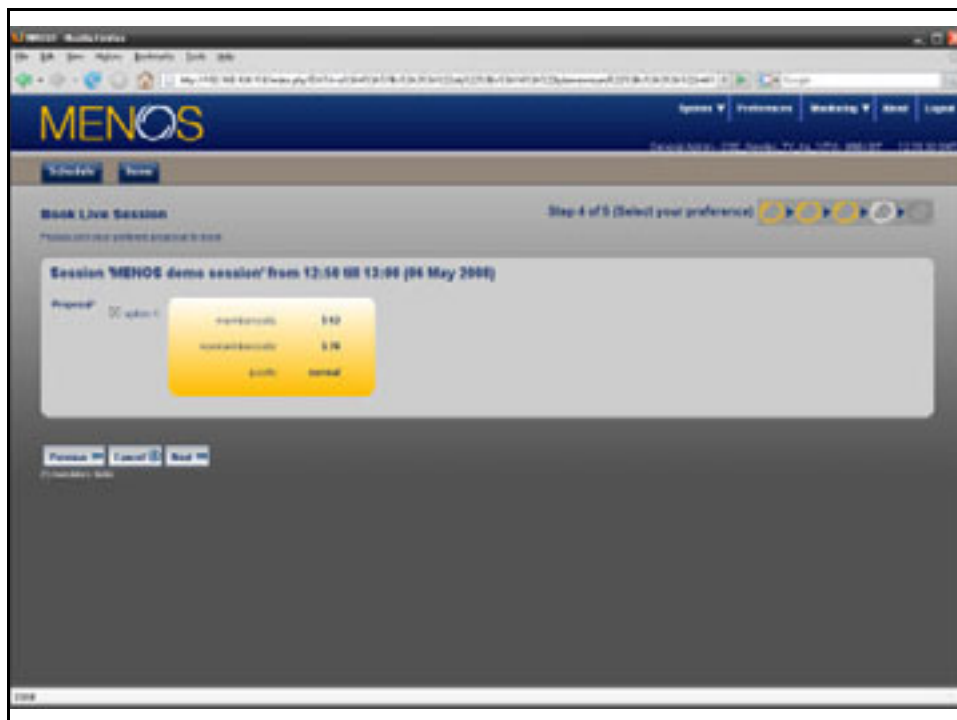

GUI Examples

- Book session

MENOS

Overview of exchanges as my list

This page gives an overview of the exchanges selected. You can filter your selection.

Search

Start	End	Year	Member	ID#	Description	Contact	Email	Telephone	Status	Actions
2008-01-01	2008-12-31	2008	MEMBER	MEMBER	Member name is required to determine the membership status of exchange application.	MEMBER	MEMBER	MEMBER	MEMBER	MEMBER
2008-01-01	2008-12-31	2008	MEMBER	MEMBER	Member name is required to determine the membership status of exchange application.	MEMBER	MEMBER	MEMBER	MEMBER	MEMBER