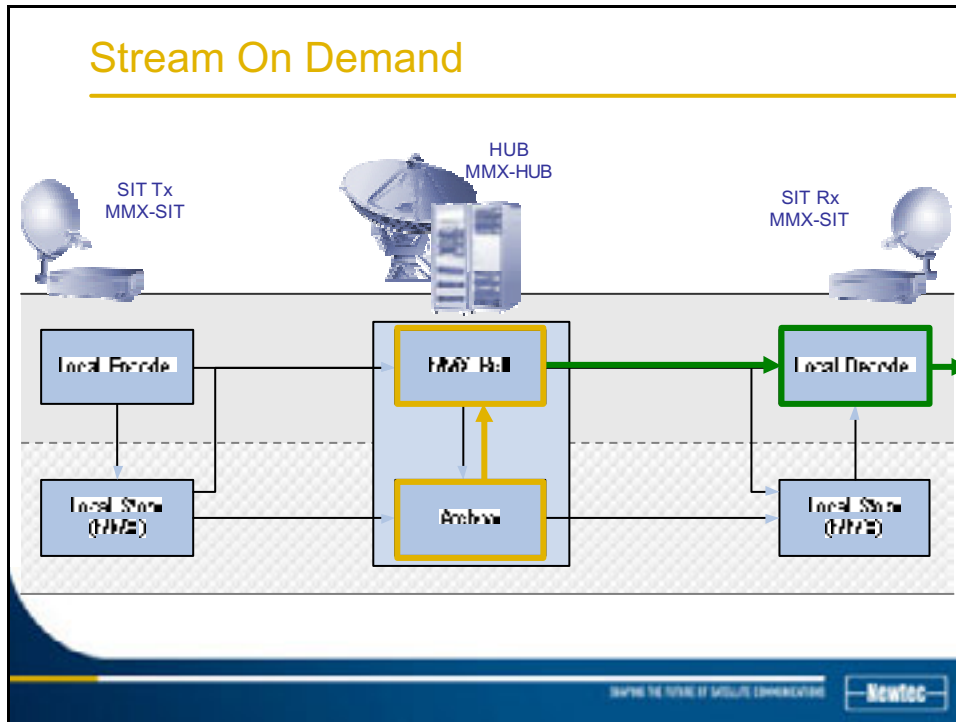

Live Stream with Central Storage

Capture

File Push

Store & Forward

Play to Air

Stream On Demand

File On Demand

File On Demand – Local Play