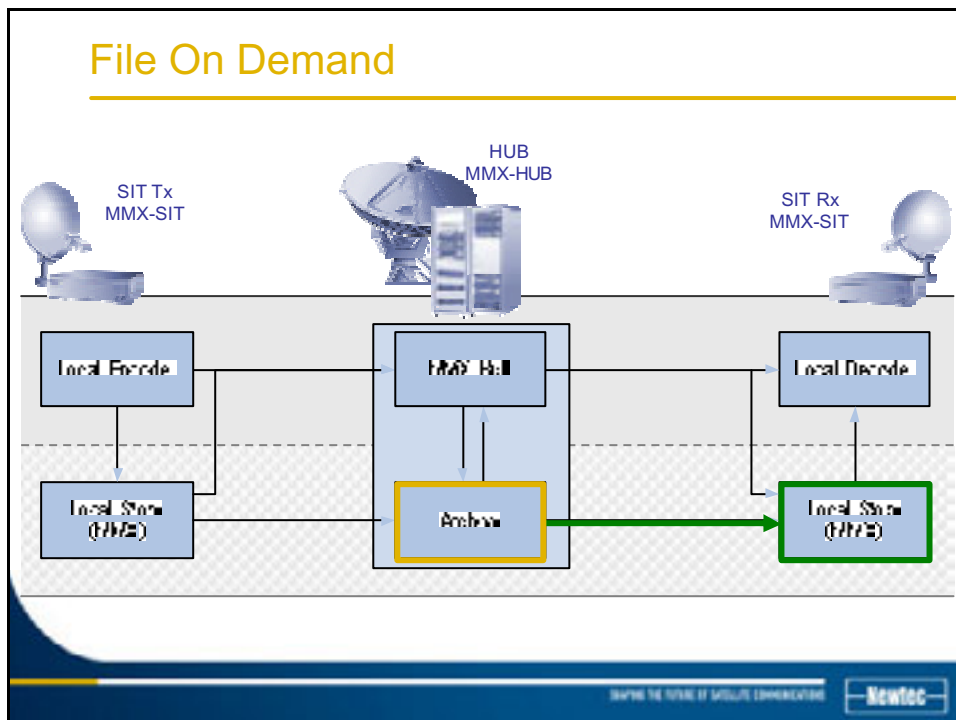

Live Stream with Central Storage

Capture

File Push

Store & Forward

Play to Air

Stream On Demand

File On Demand

File On Demand – Local Play