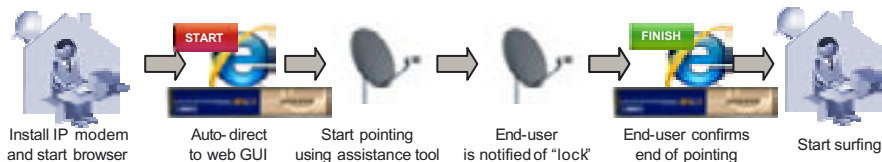

POINT & PLAY

- Easy antenna pointing with a low cost pointing assistance tool, that permits the end-user to perform a fast & correct terminal installation
- Allows for
  - Correct satellite identification
  - Satellite signal quality feedback
  - Correct Satellite lock feedback
- No computer pointing software required