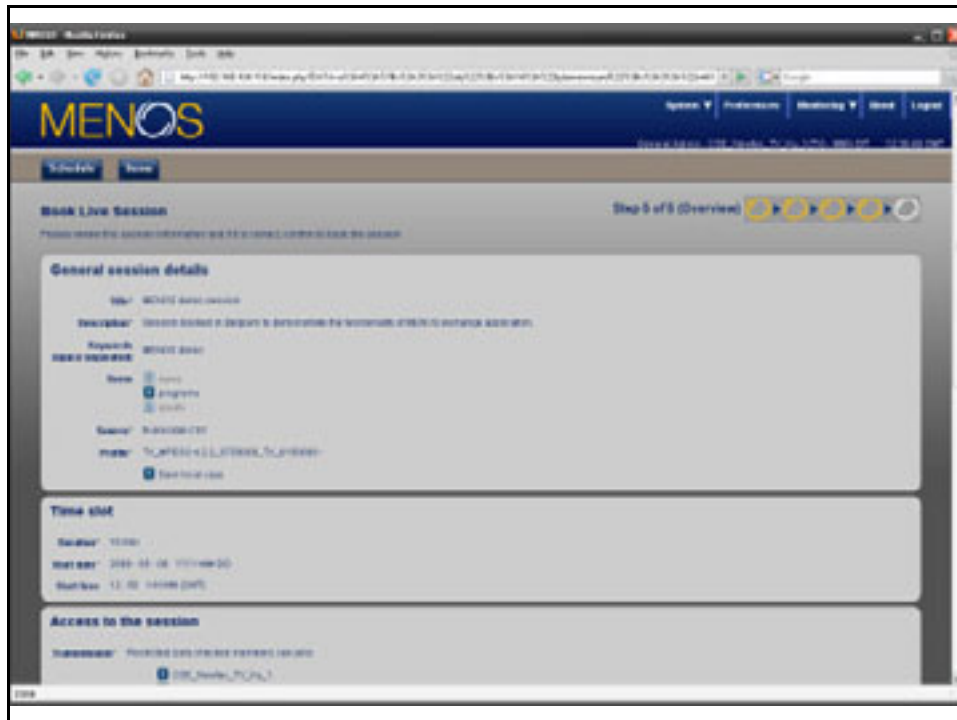

GUI Examples

- Book session

MENOS

Overview of exchanges as my list

This page gives an overview of the exchanges selected. You can filter your selection.

Search

Start	End	Year	Member	ID#	Description	Contact	Email	Telephone	Status	Actions
2008-01-01	2008-12-31	2008	MEMBER	MEMBER	Member name is required to determine the membership status of exchange application.	MEMBER	MEMBER	MEMBER	MEMBER	MEMBER
2008-01-01	2008-12-31	2008	MEMBER	MEMBER	Member name is required to determine the membership status of exchange application.	MEMBER	MEMBER	MEMBER	MEMBER	MEMBER