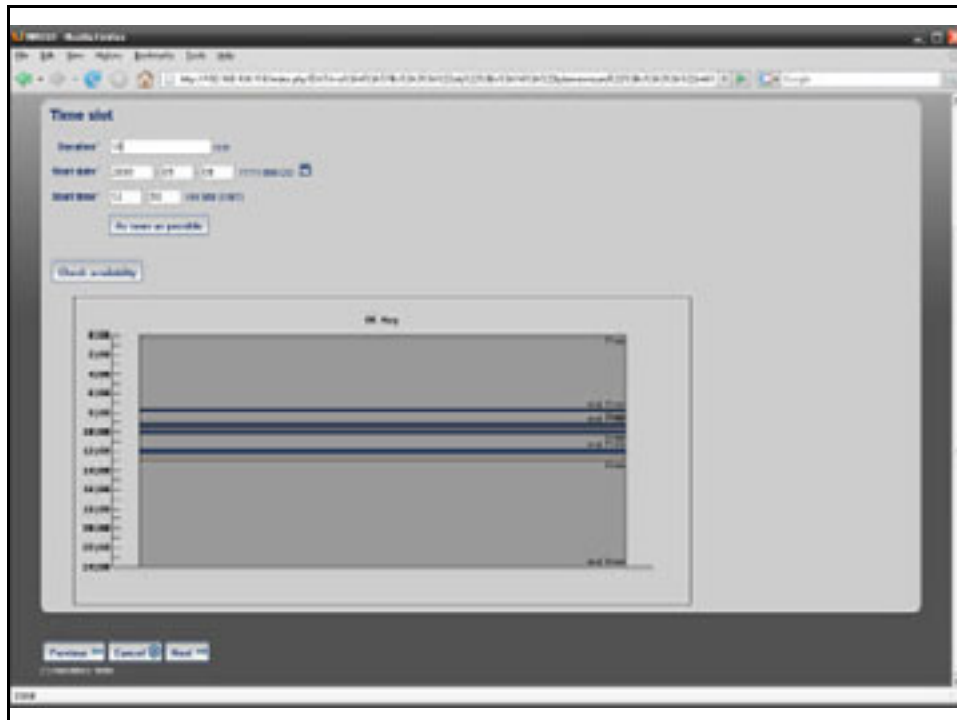

GUI Examples

- Book session

MENOS

Overview of exchanges as my list

This page gives an overview of the exchanges selected. You can filter your selection.

Search

Start	End	Year	Member	ID#	Description	Contact	Email	Telephone	Status	Actions
2008-01-01	2008-12-31	2008	MEMBER	MEMBER	Member name is required to determine the membership status of exchange application.	MEMBER	MEMBER	MEMBER	MEMBER	MEMBER
2008-01-01	2008-12-31	2008	MEMBER	MEMBER	Member name is required to determine the membership status of exchange application.	MEMBER	MEMBER	MEMBER	MEMBER	MEMBER