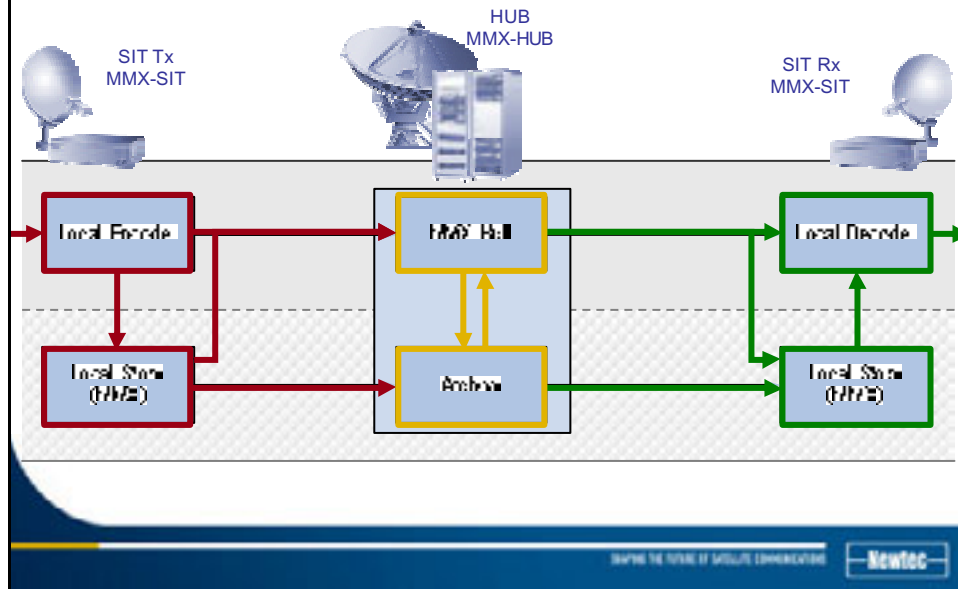

SHAPING THE FUTURE BY SATELLITE COMMUNICATIONS

Newtec

Global MENOS network overview

SHAPING THE FUTURE BY SATELLITE COMMUNICATIONS

Newtec

Exchange Scenarios

MENOS movie

MENOS and ASBU: just the beginning...

ASBU Ku and C-band coverage

SHAPING THE FUTURE OF SATELLITE COMMUNICATIONS

Newtec

Satellite Interactive Termination

SIT-IP

- 2 x VoIP channels
- Router
- IP Broadband Modem
- 1.2m Ku band

SIT-Radio

- SIT-IP
- Analog / Digital audio I/O
- Radio Multimedia Exchange Services
- 1.2m Ku

SHAPING THE FUTURE OF SATELLITE COMMUNICATIONS

Newtec

Satellite Interactive Terminal (SIT) overview

SIT-TV

- SIT-IP
- Integrated Video encoder/decoder
- Video Multimedia Exchange Services
- 1.8 m Ku / 2.4m C