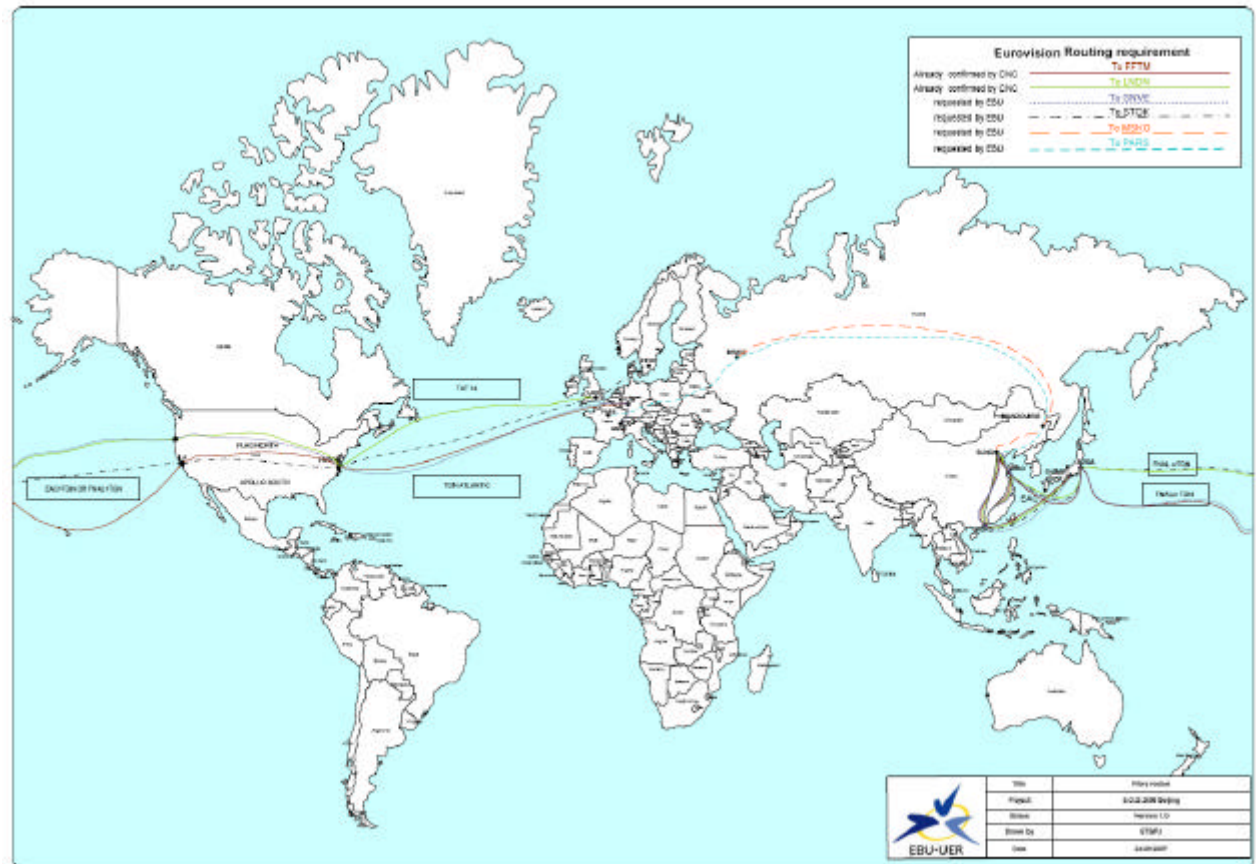

Fiber Extension

- + 7 STM4 circuits
- + Diversified routing

EUROVISION
RIGHT HERE.