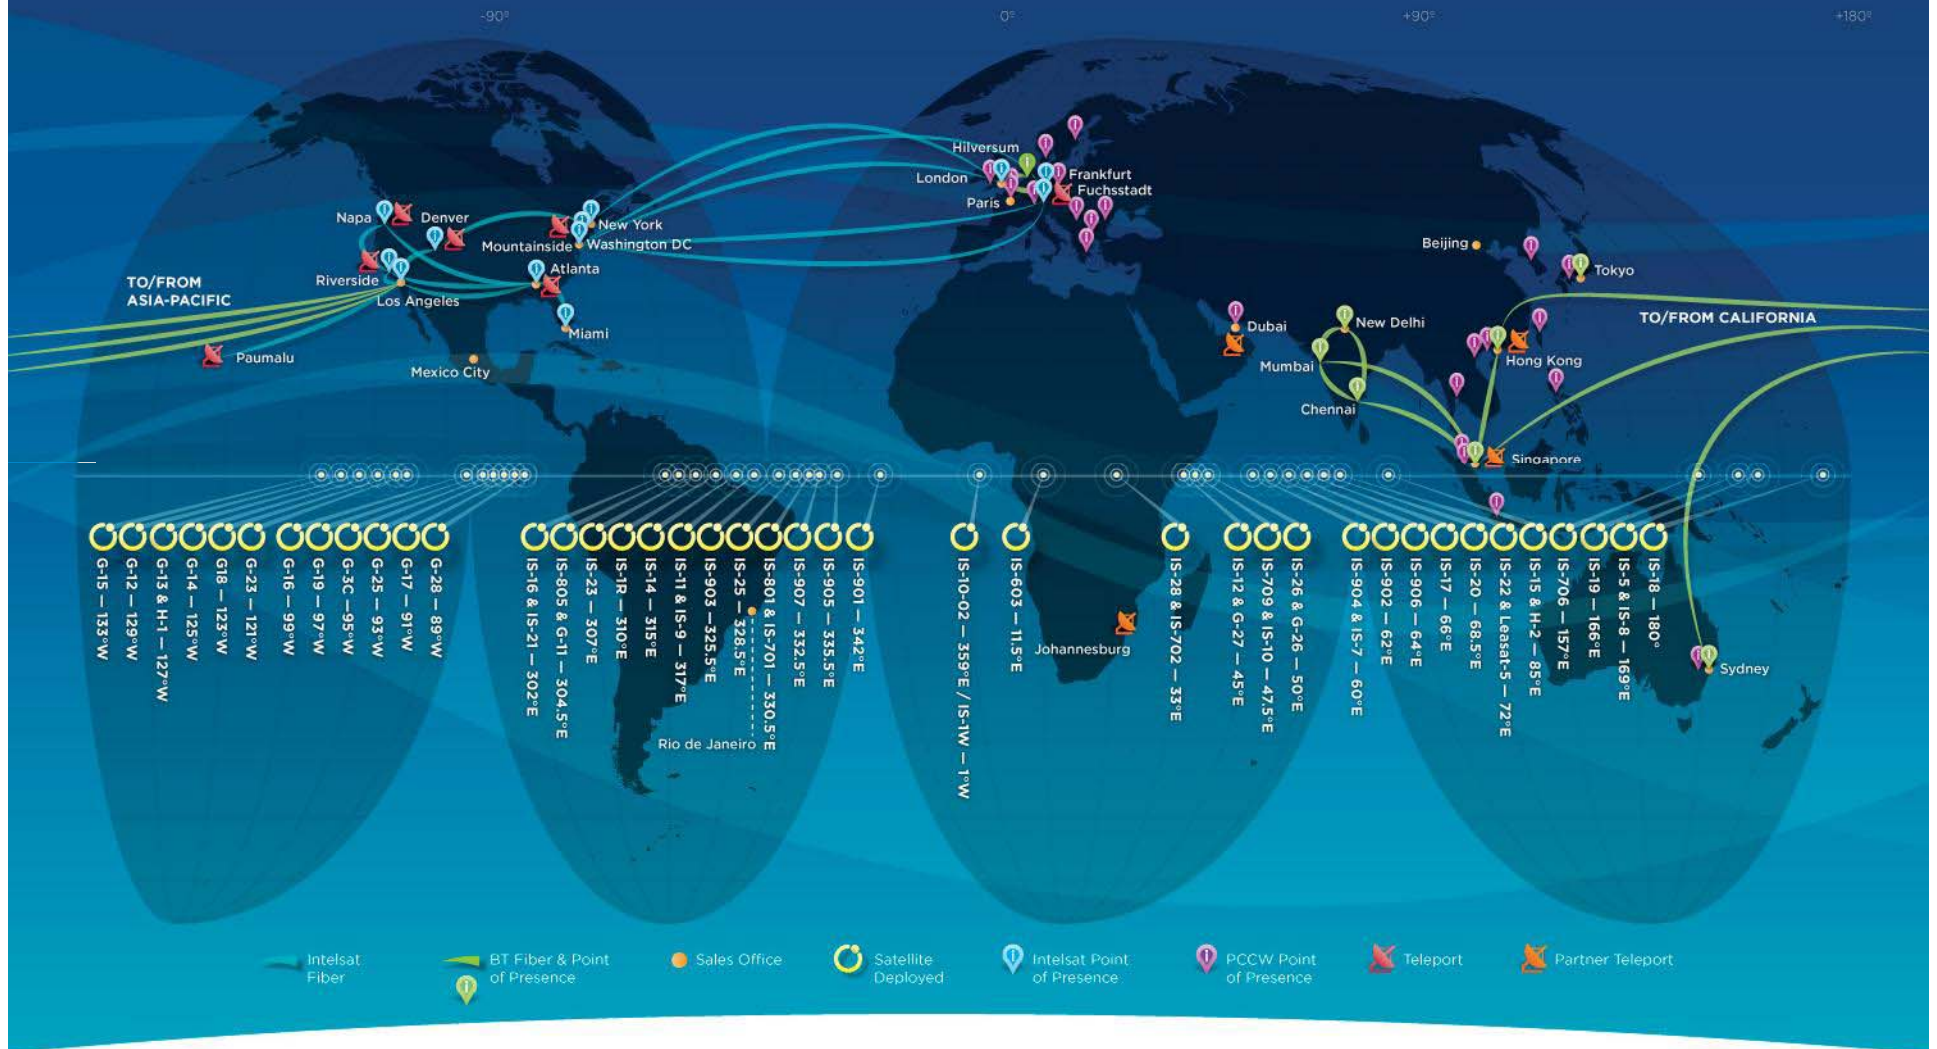

IntelsatOne^{SM} Global Network Architecture

Satellite, Fiber & Teleports platforms provide Global reach