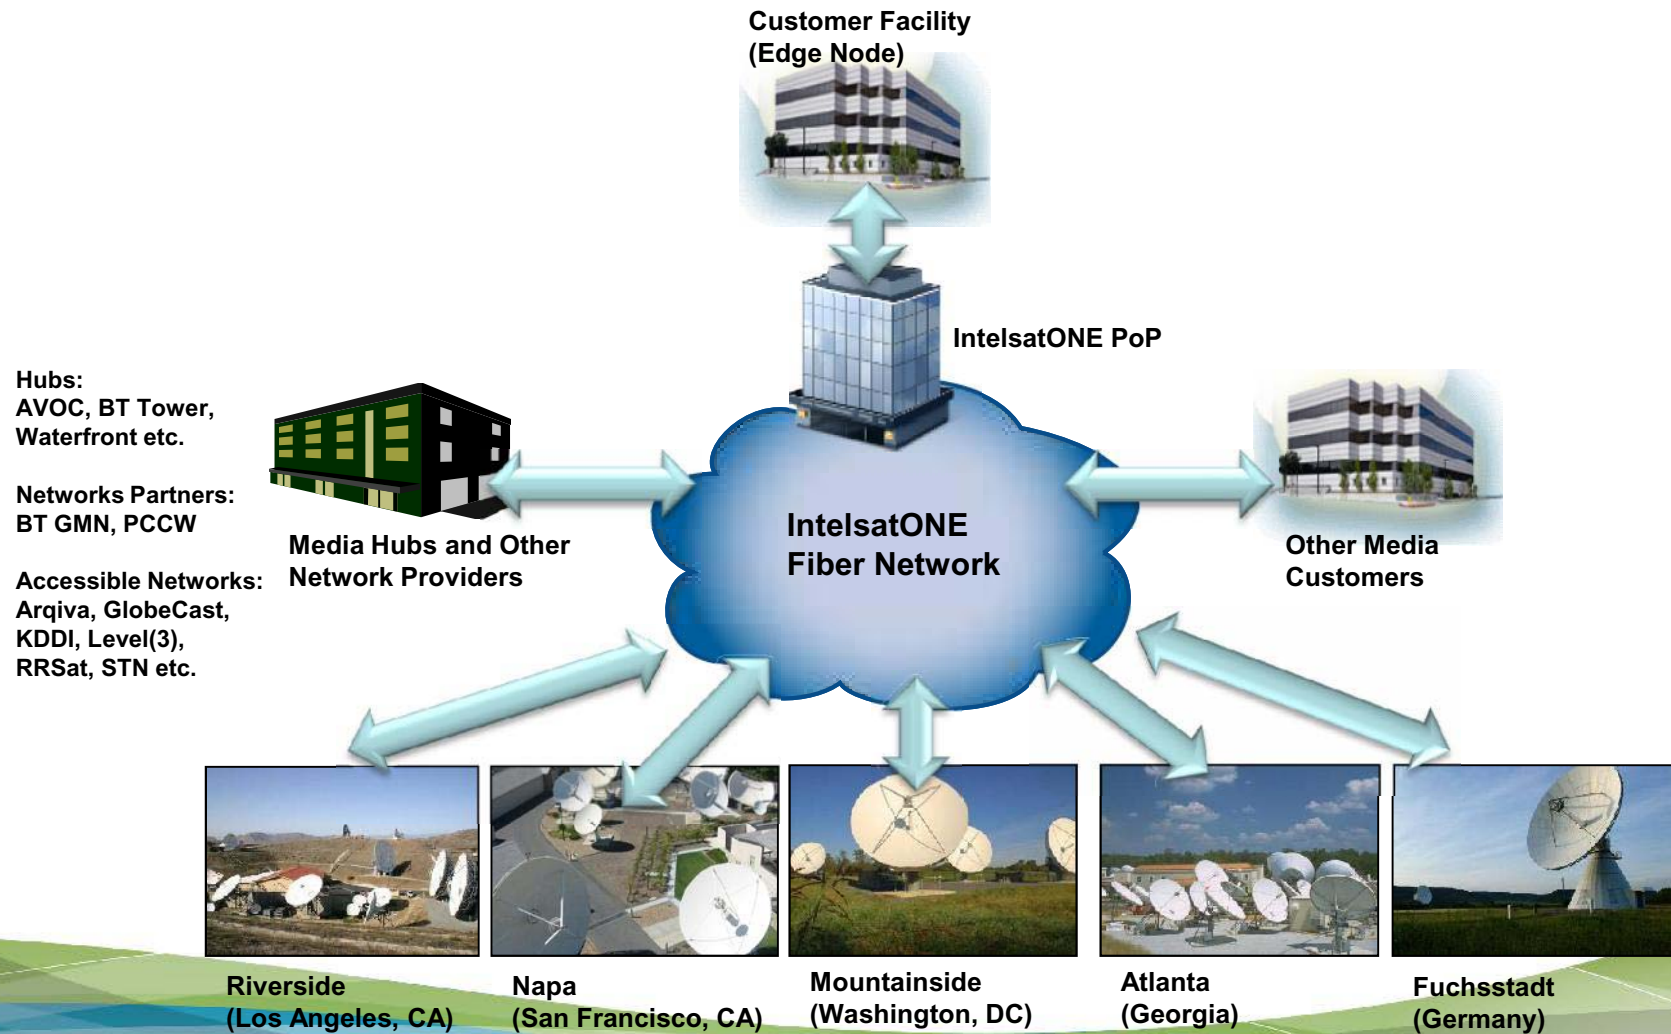

- Ability to combine current wide beams capacity with C/Ku/Ka overlay spot beams for linear feeds and file transmission.
- Beam to beam connectivity and band cross strapping.
- Uplink from any beam to any beam – no need for gateways.
- Compatibility with current ground infrastructure and terminals
- Terrestrial fiber connectivity via IntelsatONE for integrated satellite/fiber network solution for multiple satellite solutions.

IntelsatOne Media Fiber Network

- **IP/MPLS based video network**
- **High-speed linear video transport**
- **Fully integrated with IntelsatOne Teleports & MCPC Platforms**
- **Teleports are connected via 3 physically diverse & vendor diverse fiber paths**
- **3 or more fiber paths in/out of all key city PoPs**
- **MPLS Fast Re-route**
- **Clean switching at the edge**
- **99.99% SLA with Intelsat's commitment to Service delivery**
- **Advanced video monitoring & Service quality assurance**

IntelsatONE opens up a world of connectivity opportunities

Case Study: Hurricane Sandy