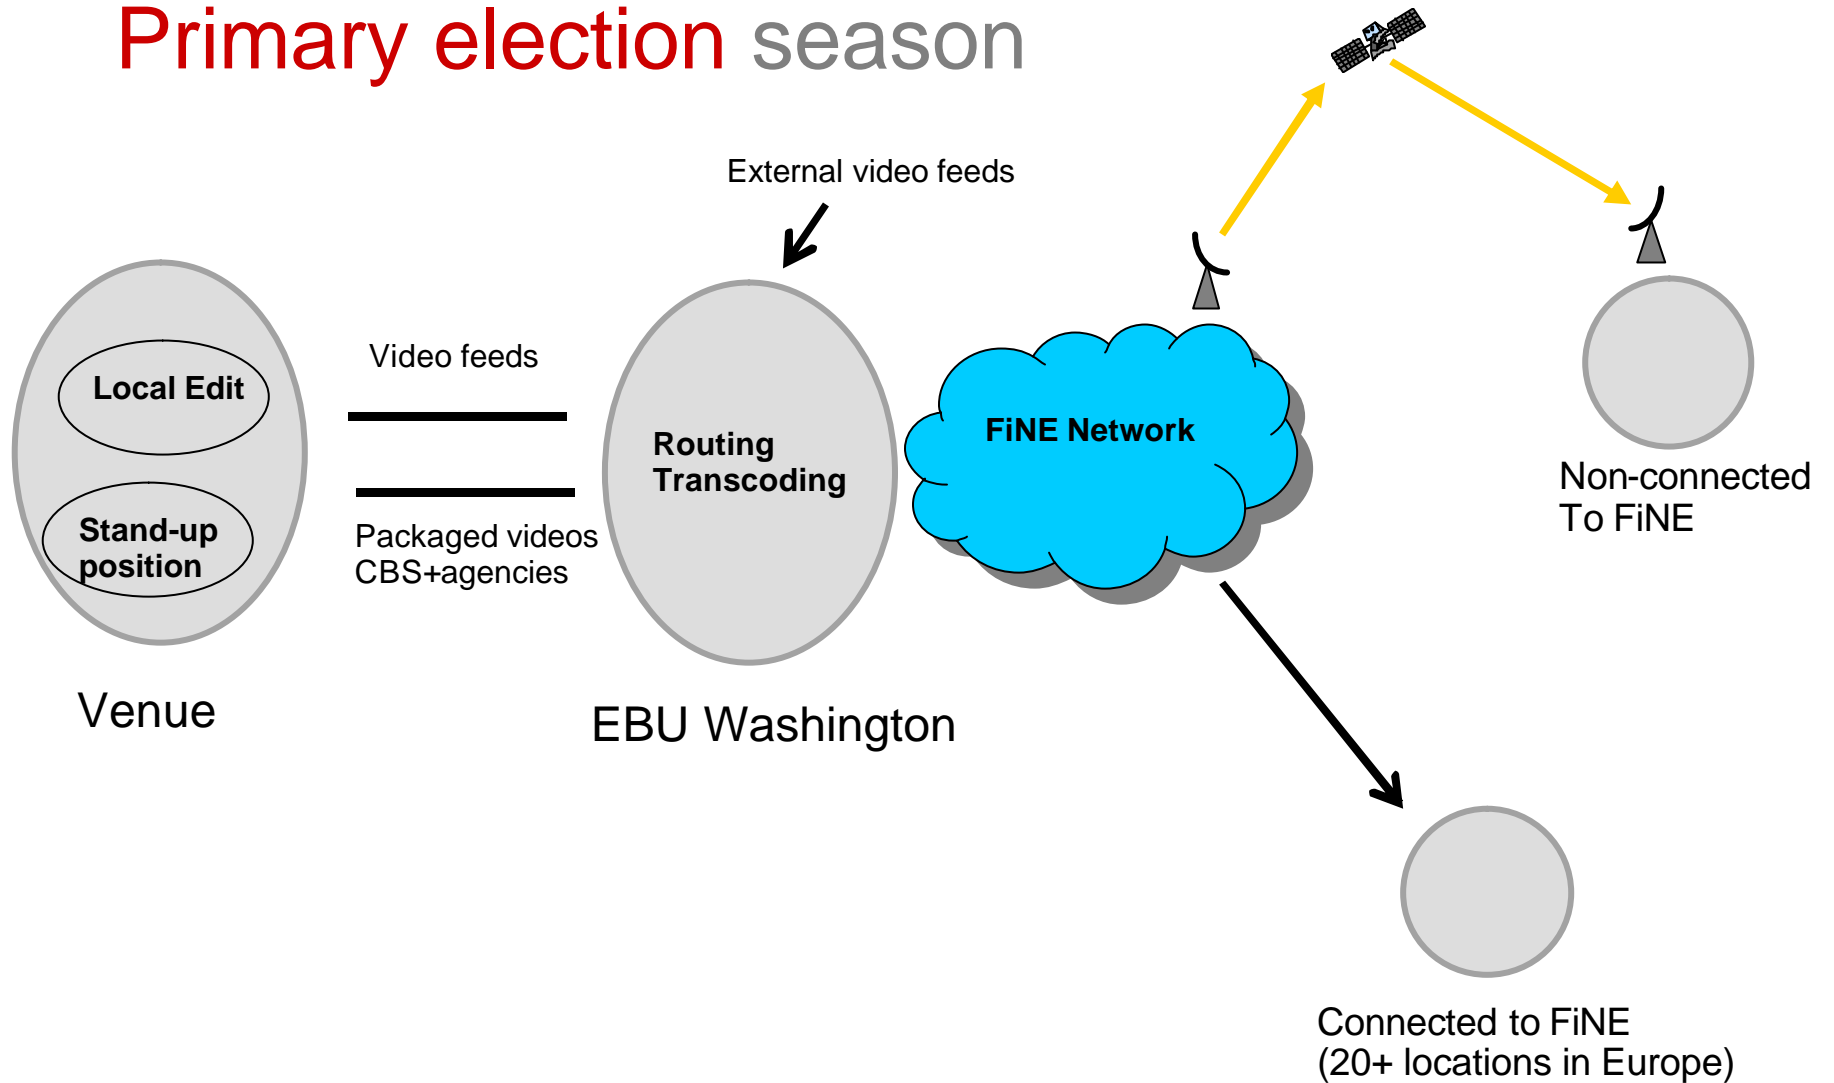

EUROVISION
RIGHT HERE.

Primary election season

- + Iowa and New Hampshire we worked with our partners CBS to set up workspace and transmission services. In New Hampshire there were 27 workspaces for Eurovision customers, compared with 18 in 2004. We had 7 stand-up positions transmitting simultaneously during European peak hours.

EUROVISION
RIGHT HERE.

Primary election season

EUROVISION
RIGHT HERE.

Election night

- + **Still in discussion** with all major members
- + 3 studios (16/9 cameras) in Washington
- + 4 studios in Phoenix and in Chicago
- + 35/40 transatlantic circuits in use simultaneously

EBU·UER

EUROVISION

RIGHT HERE.

Transmission set-up

- + Transmissions **SDTV 16/9**. No request for HD yet
- + All transmissions made through Washington office:
 - > Fiber (when available) or satellite from venue to Washington
 - > Standard conversion in Washington
 - > Fiber transmission to Europe
- + Direct fiber connection, or satellite turn-over