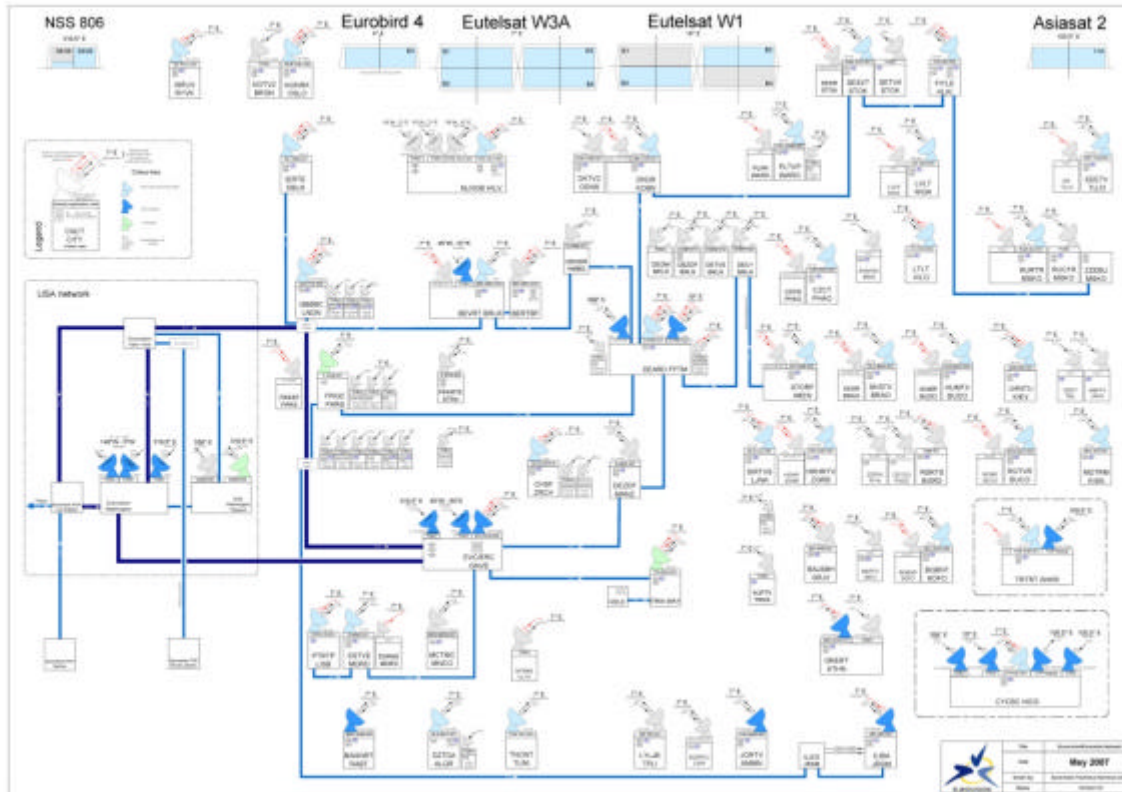

The Eurovision network Today

EBU·UER

EUROVISION
RIGHT HERE.