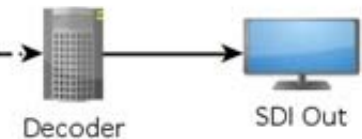

Decoder System

Requirements:

- 3.1.1 Interfaces
- 3.1.2 Video quality
- 3.1.7 Handling