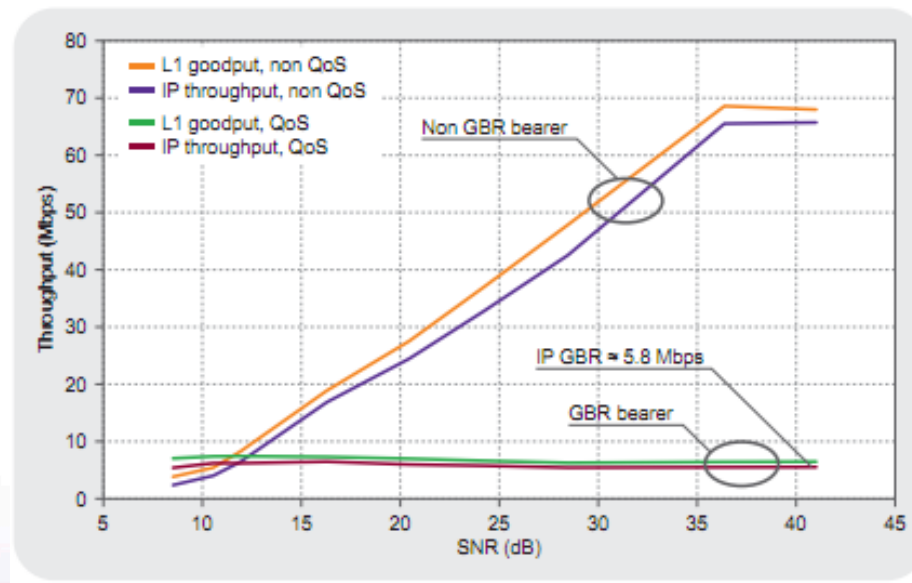

Up to -120dBm (RSRP)

- Stable transmissions
- Effective Data rate (5-7 Mbit/s)

- Live-Streams
- Store & Forward

Below -120dBm (RSRP)

- Unsteady transmissions
- Effective data rate only with bonding

- Live-Streams with high latency
- Store & Forward

•RSRP: Reference Signal Received Power

6. Long Term Evolution (LTE/4G) – Quality of Service

- LTE Network prioritization
 - Different levels of priority
 - No equality
 - Best mobile plan = Best data rate

- Guaranteed Bit-rate (GBR)
 - Constant Data rate
 - minimum and maximum data rate adjustable
 - Best case for mobile Networks

Packet loss on LTE Networks

- Abrupt starting data traffic
- Short-Term errors at the Cell
- Several Video Transmission Systems using the same Cell

Evasive action:

- Bonding of several connections
 - LTE, UMTS, HSPA etc.
 - Optimal: 2x LTE + 6x HSPA
- Increasing the latency
- Store & Forward

6. Results

Pro

- Effectual data rate
- Constant data rate
- low latency (50 ms)
- good mobility
- Quality of Service
 - GBR
 - Prioritization