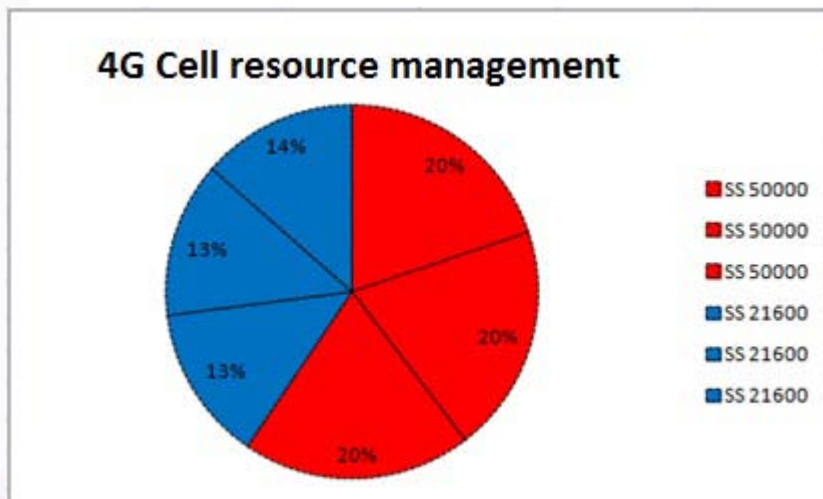

Up to -120dBm (RSRP)

- Stable transmissions
- Effective Data rate (5-7 Mbit/s)

- Live-Streams
- Store & Forward

Below -120dBm (RSRP)

- Unsteady transmissions
- Effective data rate only with bonding

- Live-Streams with high latency
- Store & Forward

•RSRP: Reference Signal Received Power

6. Long Term Evolution (LTE/4G) – Quality of Service

- LTE Network prioritization
 - Different levels of priority
 - No equality
 - Best mobile plan = Best data rate