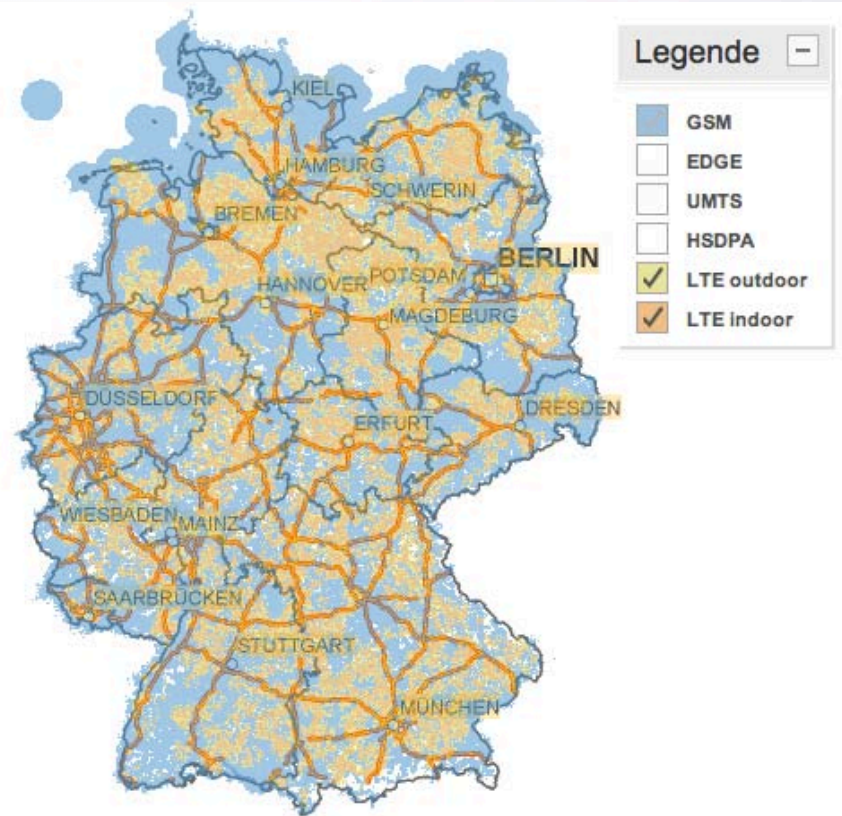

6. Long Term Evolution (LTE/4G)

- High Data-rate
 - 75 Mbit/s Upload
- Low Latency
 - 5 ms
- Low power consumption
 - SC-FDMA
- Data packet based transmission
 - Quality of Service
- Improved mobility
 - up to 400km/h

- Vodafone LTE Services (Germany):

Max. data rate Limit	Surf Now 7200 [Mbit/s]	Surf Now 21600 [Mbit/s]	Surf Now 50000 [Mbit/s]
Download	7,2	21,6	50,0
Upload	1,4	5,7	10,0

Vodafone Germany

- LTE Coverage
- Still under construction
- Will cover up to 90% of Germany by the end of 2013
- Uses only LTE 800
 - 842-852 MHz (Upload)
 - 801-811 MHz (Download)