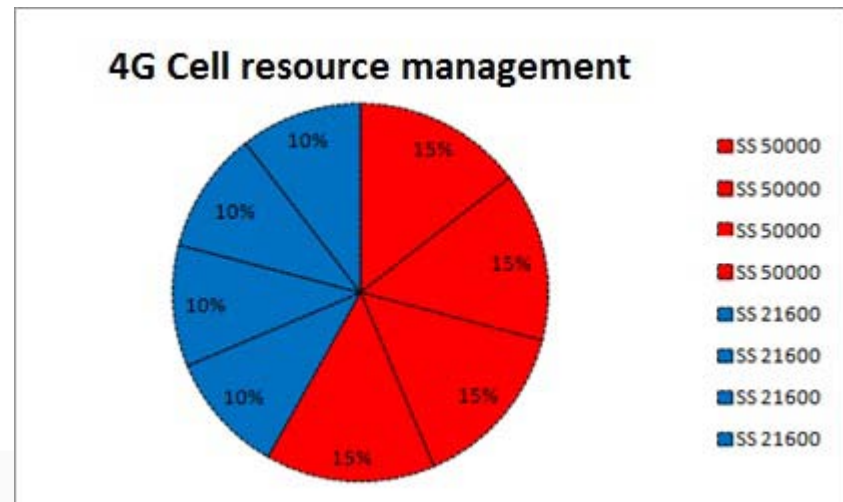

Up to -120dBm (RSRP)

- Stable transmissions
- Effective Data rate (5-7 Mbit/s)

- Live-Streams
- Store & Forward

Below -120dBm (RSRP)

- Unsteady transmissions
- Effective data rate only with bonding

- Live-Streams with high latency
- Store & Forward

•RSRP: Reference Signal Received Power

6. Long Term Evolution (LTE/4G) – Quality of Service

- LTE Network prioritization
 - Different levels of priority
 - No equality
 - Best mobile plan = Best data rate