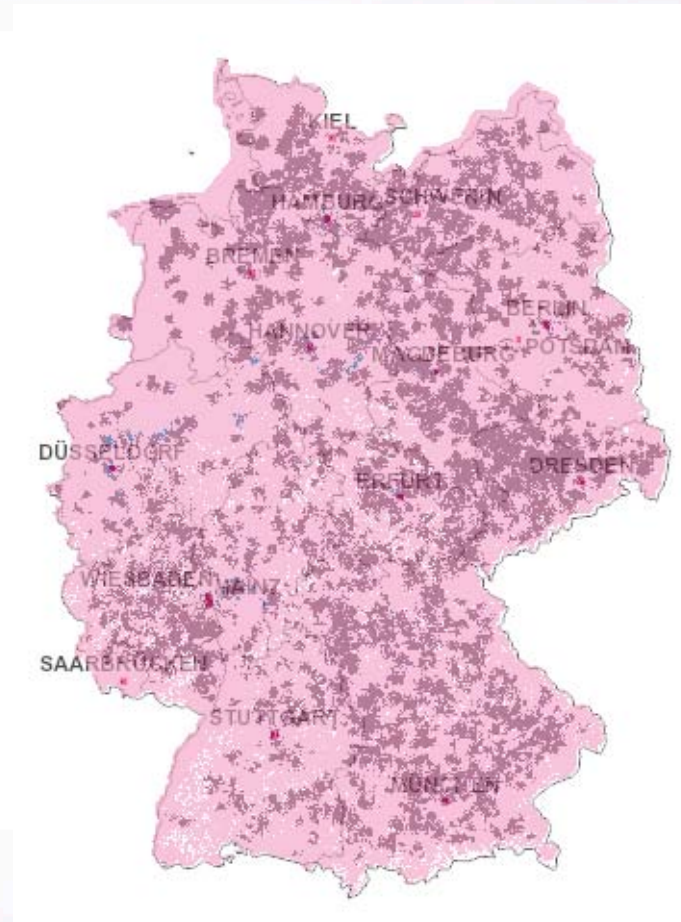

- Vodafone LTE Services (Germany):

Max. data rate Limit	Surf Now 7200 [Mbit/s]	Surf Now 21600 [Mbit/s]	Surf Now 50000 [Mbit/s]
Download	7,2	21,6	50,0
Upload	1,4	5,7	10,0

Vodafone Germany

- LTE Coverage
- Still under construction
- Will cover up to 90% of Germany by the end of 2013
- Uses only LTE 800
 - 842-852 MHz (Upload)
 - 801-811 MHz (Download)

T-Mobile Germany

- LTE Coverage
- Still under construction
- Will cover up to 90% of Germany by the end of 2014
- Uses LTE 800 and LTE 2600
 - 852-862 MHz / 2520 - 2540 MHz (Upload)
 - 811-821 MHz / 2640 - 2660 MHz (Download)