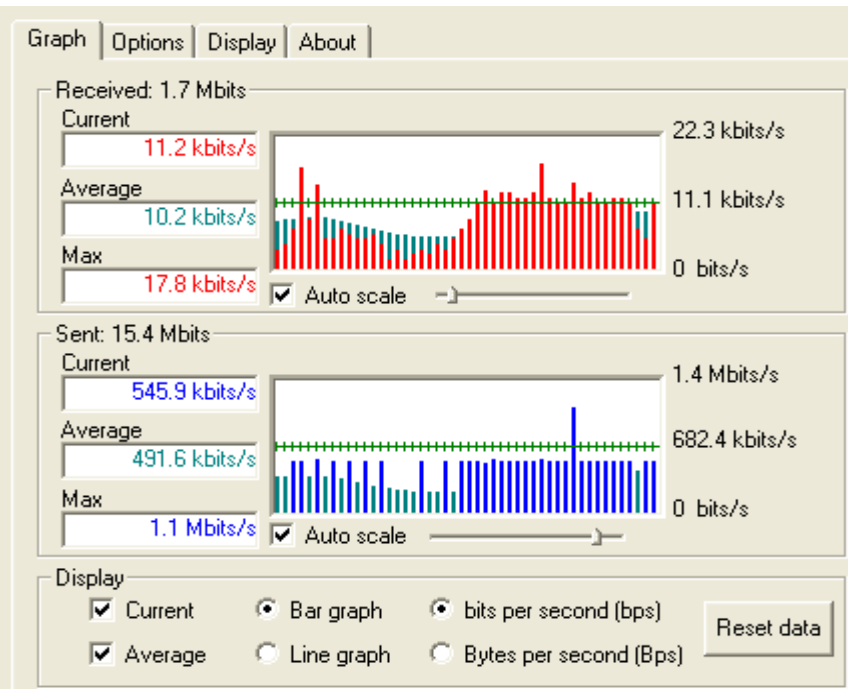

- Vodafone LTE Services (Germany):

Max. data rate Limit	Surf Now 7200 [Mbit/s]	Surf Now 21600 [Mbit/s]	Surf Now 50000 [Mbit/s]
Download	7,2	21,6	50,0
Upload	1,4	5,7	10,0

Vodafone Germany

- LTE Coverage
- Still under construction
- Will cover up to 90% of Germany by the end of 2013
- Uses only LTE 800
 - 842-852 MHz (Upload)
 - 801-811 MHz (Download)

T-Mobile Germany

- LTE Coverage
- Still under construction
- Will cover up to 90% of Germany by the end of 2014
- Uses LTE 800 and LTE 2600
 - 852-862 MHz / 2520 - 2540 MHz (Upload)
 - 811-821 MHz / 2640 - 2660 MHz (Download)

Up to -120dBm (RSRP)

- Stable transmissions
- Effective Data rate (5-7 Mbit/s)

- Live-Streams
- Store & Forward

Below -120dBm (RSRP)

- Unsteady transmissions
- Effective data rate only with bonding

- Live-Streams with high latency
- Store & Forward