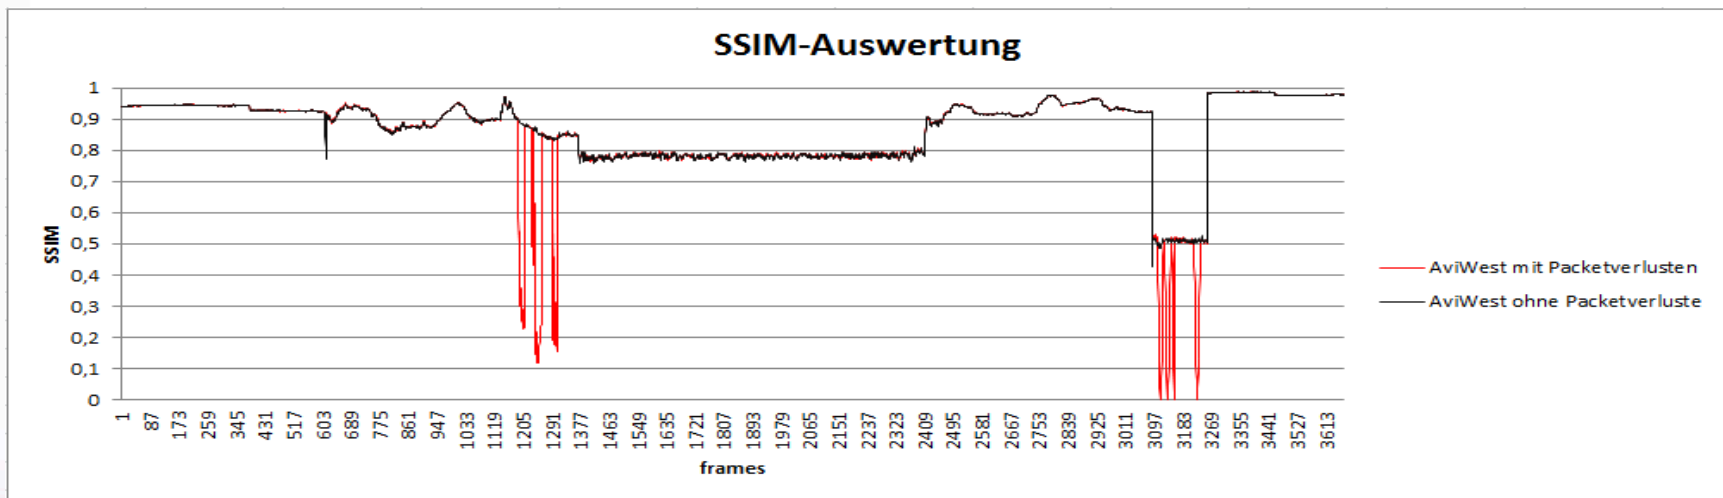

Packet loss on LTE Networks

- •Abrupt starting data traffic
- •Short-Term errors at the Cell
- •Several Video Transmission Systems using the same Cell