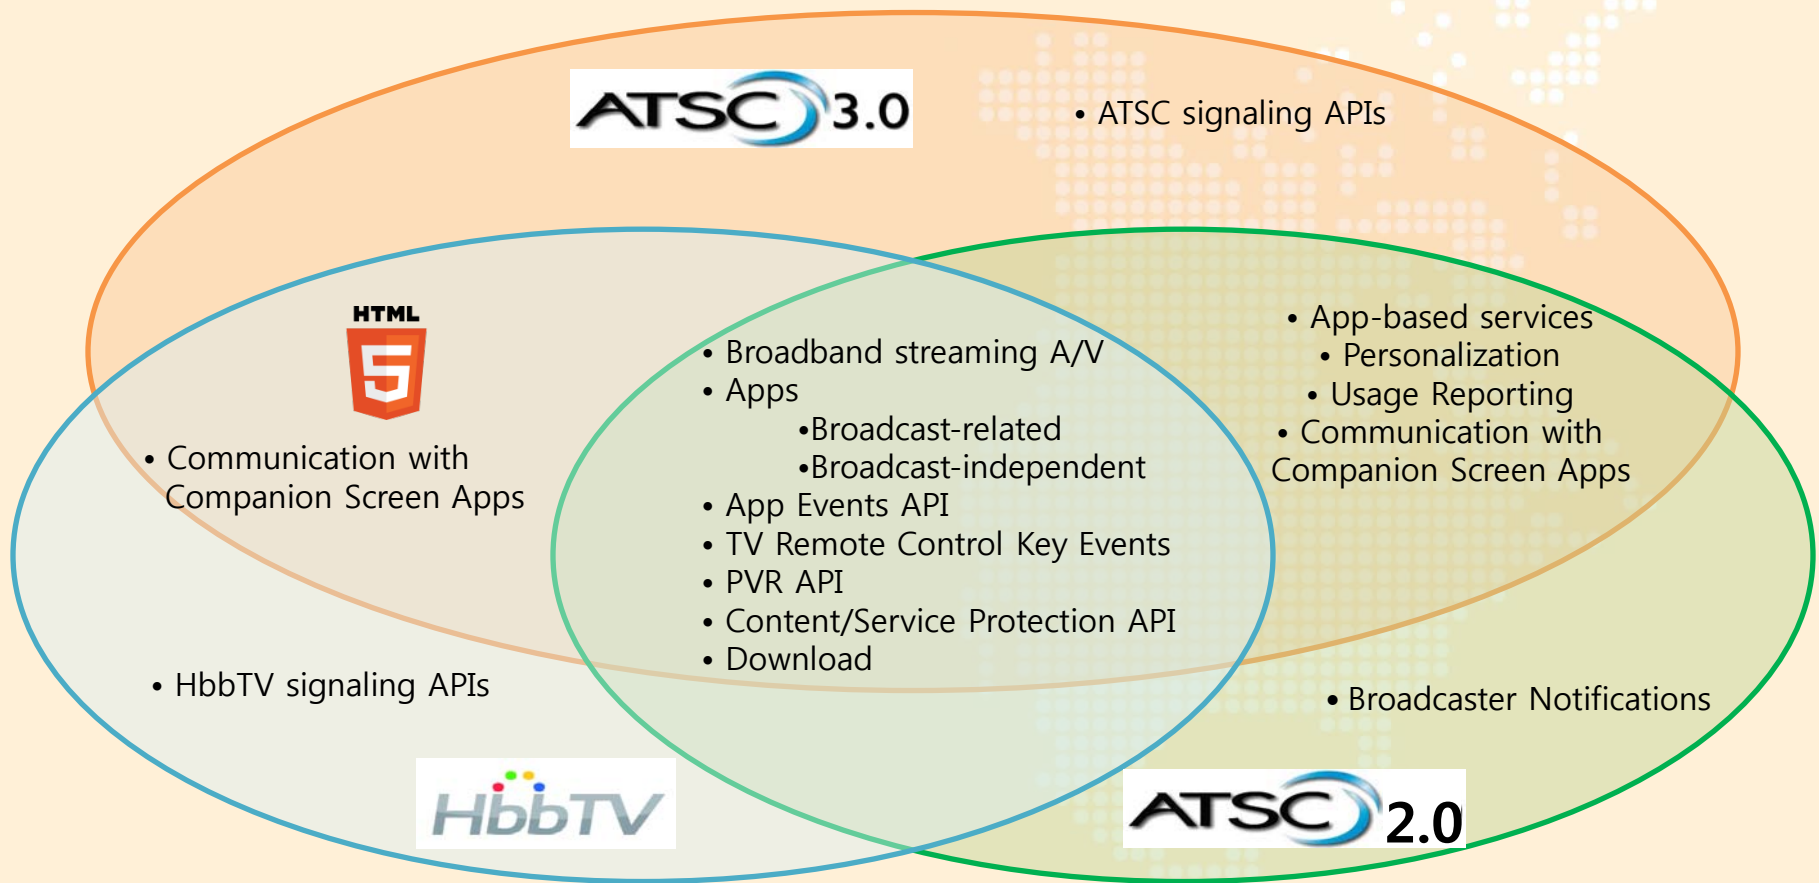

## ATSC 2.0

The ATSC 2.0 standard (Candidate Standard A/107) has been developed for multimedia and interactive broadcasting.

## ATSC 2.0

ATSC 2.0 adds new services in a backwards compatible manner to the existing DTV standard (i.e., new services will not be receivable on legacy sets, but conventional services will still be receivable on those sets)

## ATSC 2.0 and 3.0

New sets will be required to receive the new services. Multimedia service is also a requirement in the ATSC 3.0 standard development effort.

# Base Profiles and Optional Features

Integrated Broadcast Broadband