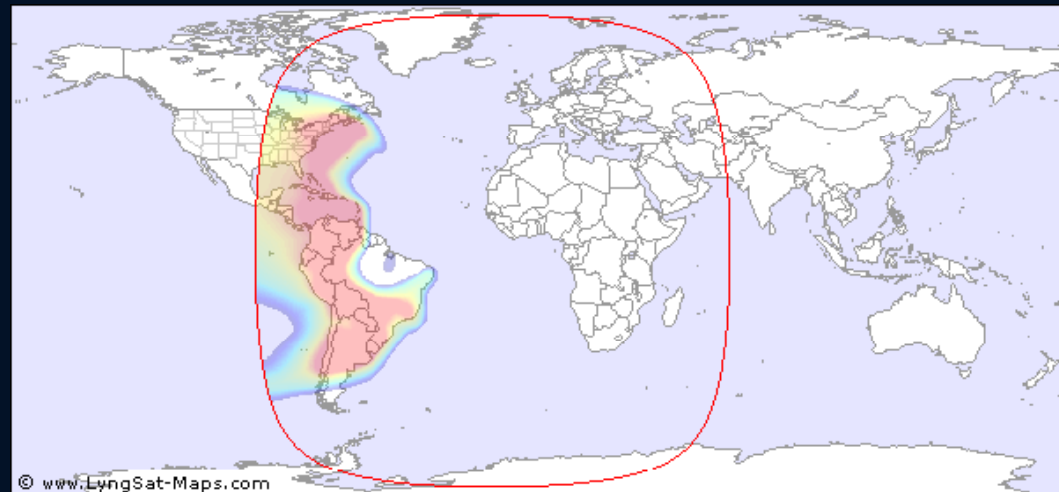

# Collocation with Perpetrators

- VOA PNN on ArabSat in 2009
- SCPC on same transponder as IRIB
- Unforeseen retaliation!
- 7-10 frequencies intermittently jammed 1 month until PNN was removed
- Logical but not necessarily useful
- Acculturation hubris?