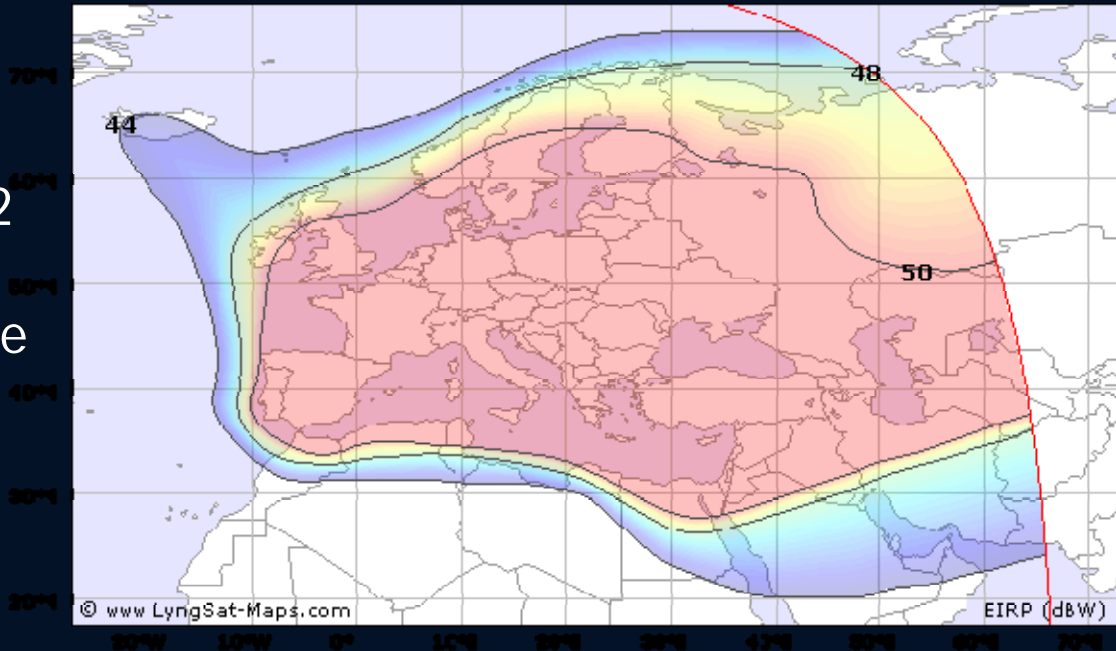

Uplink Footprint (T-12 & W3A)

Telstar 12
Downlink
or Receive
Footprint